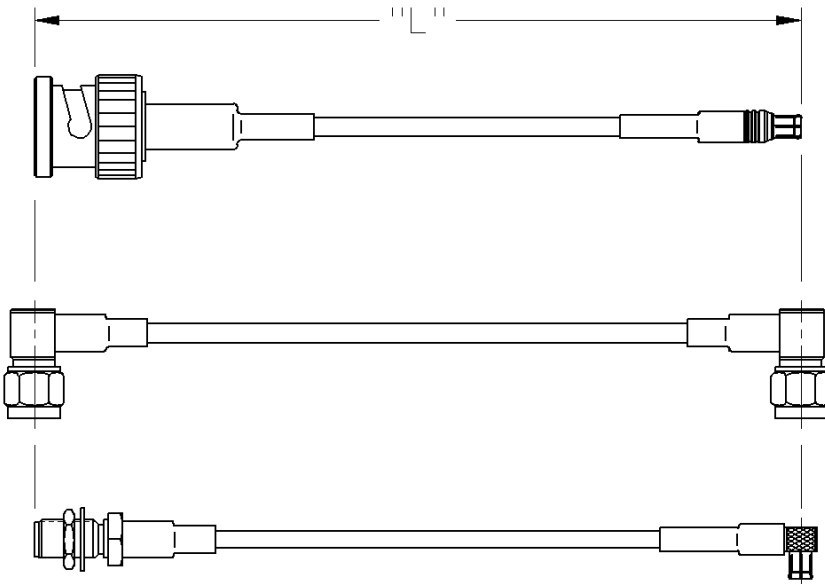

Fixed Length Cable Assemblies

N STRAIGHT PLUG TO N STRAIGHT PLUG

PART NUMBER	CABLE TYPE	CABLE LENGTH	CONNECTOR A	CONNECTOR B
415-0058-012	RG-58	12"	CPN-1	CPN-1
415-0058-024	RG-58	24"	CPN-1	CPN-1
415-0058-036	RG-58	36"	CPN-1	CPN-1
415-0058-048	RG-58	48"	CPN-1	CPN-1
415-0058-060	RG-58	60"	CPN-1	CPN-1
415-0060-012	RG-142	12"	CPN-142T	CPN-142T
415-0060-024	RG-142	24"	CPN-142T	CPN-142T
415-0060-036	RG-142	36"	CPN-142T	CPN-142T
415-0060-048	RG-142	48"	CPN-142T	CPN-142T
415-0060-060	RG-142	60"	CPN-142T	CPN-142T

PART NUMBER	CABLE TYPE	CABLE LENGTH	CONNECTOR A	CONNECTOR B
415-0062-012	RG-8	12"	CPN-8	CPN-8
415-0062-024	RG-8	24"	CPN-8	CPN-8
415-0062-036	RG-8	36"	CPN-8	CPN-8
415-0062-048	RG-8	48"	CPN-8	CPN-8
415-0062-060	RG-8	60"	CPN-8	CPN-8
415-0063-012	RG-213	12"	CPN-8	CPN-8
415-0063-024	RG-213	24"	CPN-8	CPN-8
415-0063-036	RG-213	36"	CPN-8	CPN-8
415-0063-048	RG-213	48"	CPN-8	CPN-8
415-0063-060	RG-213	60"	CPN-8	CPN-8

Johnson Components' cable length applies to the end of straight connectors. The length is applied to the vertical centroid of right angle connectors. The last three digits of the part number reflect the length of the cable in inches.