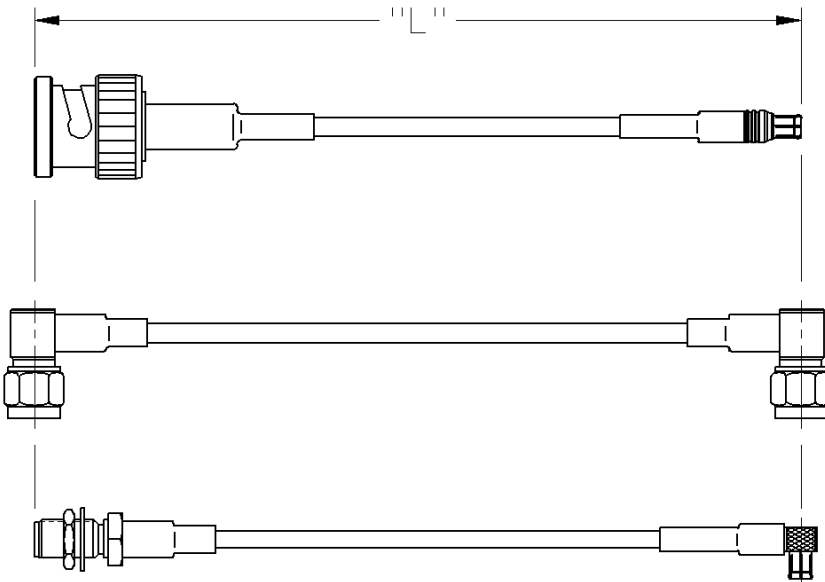

Fixed Length Cable Assemblies

SMA STRAIGHT PLUG TO N STRAIGHT PLUG

PART NUMBER	CABLE TYPE	CABLE LENGTH	CONNECTOR A	CONNECTOR B
415-0059-012	RG-58	12"	142-0407-011	CPN-1
415-0059-024	RG-58	24"	142-0407-011	CPN-1
415-0059-036	RG-58	36"	142-0407-011	CPN-1
415-0059-048	RG-58	48"	142-0407-011	CPN-1
415-0059-060	RG-58	60"	142-0407-011	CPN-1

PART NUMBER	CABLE TYPE	CABLE LENGTH	CONNECTOR A	CONNECTOR B
415-0061-012	RG-142	12"	142-0408-011	CPN-142T
415-0061-024	RG-142	24"	142-0408-011	CPN-142T
415-0061-036	RG-142	36"	142-0408-011	CPN-142T
415-0061-048	RG-142	48"	142-0408-011	CPN-142T
415-0061-060	RG-142	60"	142-0408-011	CPN-142T

Johnson Components' cable length applies to the end of straight connectors. The length is applied to the vertical centroid of right angle connectors.

The last three digits of the part number reflect the length of the cable in inches.