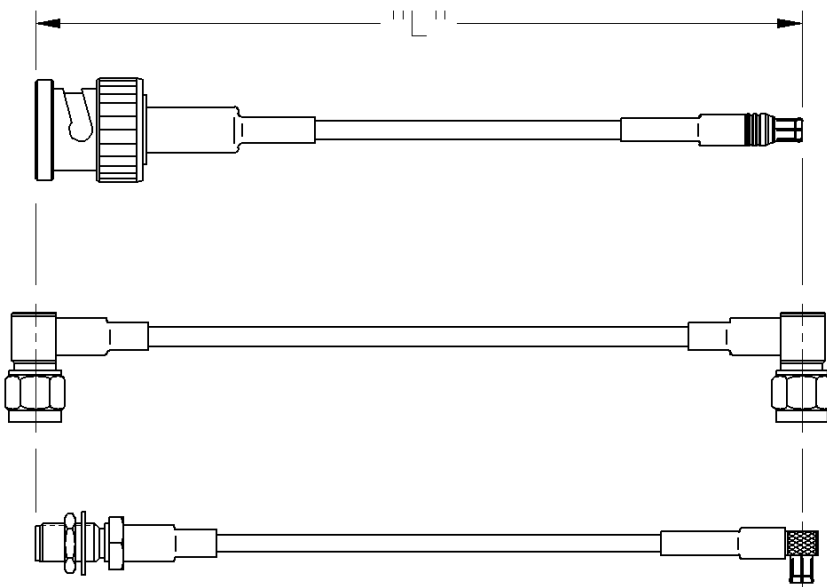

Fixed Length Cable Assemblies

SMA STRAIGHT PLUG TO N STRAIGHT PLUG

PART NUMBER	CABLE TYPE	CABLE LENGTH	CONNECTOR A	CONNECTOR B
415-0059-012	RG-58	12"	142-0407-011	CPN-1
415-0059-024	RG-58	24"	142-0407-011	CPN-1
415-0059-036	RG-58	36"	142-0407-011	CPN-1
415-0059-048	RG-58	48"	142-0407-011	CPN-1
415-0059-060	RG-58	60"	142-0407-011	CPN-1

PART NUMBER	CABLE TYPE	CABLE LENGTH	CONNECTOR A	CONNECTOR B
415-0061-012	RG-142	12"	142-0408-011	CPN-142T
415-0061-024	RG-142	24"	142-0408-011	CPN-142T
415-0061-036	RG-142	36"	142-0408-011	CPN-142T
415-0061-048	RG-142	48"	142-0408-011	CPN-142T
415-0061-060	RG-142	60"	142-0408-011	CPN-142T

Johnson Components' cable length applies to the end of straight connectors. The length is applied to the vertical centroid of right angle connectors.

The last three digits of the part number reflect the length of the cable in inches.