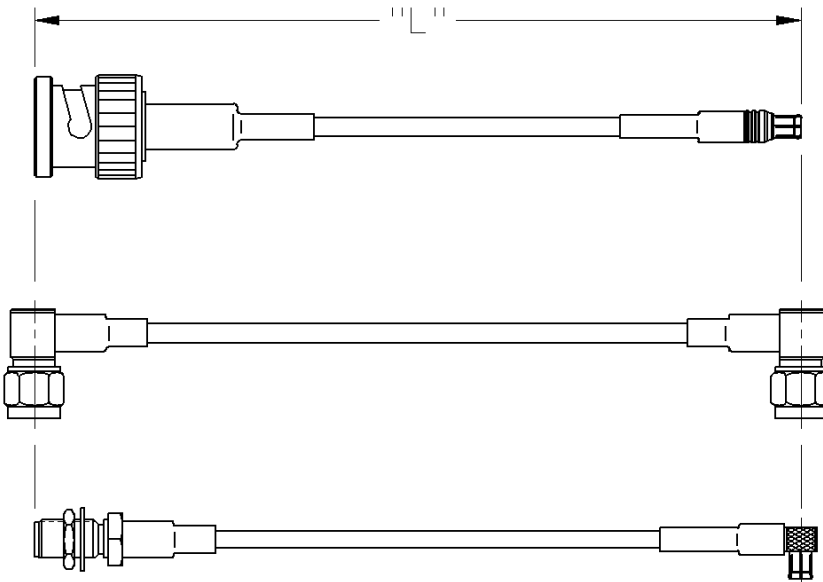

## SMA STRAIGHT PLUG TO N STRAIGHT PLUG

PART NUMBER	CABLE TYPE	CABLE LENGTH	CONNECTOR A	CONNECTOR B
415-0059-012	RG-58	12"	142-0407-011	CPN-1
415-0059-024	RG-58	24"	142-0407-011	CPN-1
415-0059-036	RG-58	36"	142-0407-011	CPN-1
415-0059-048	RG-58	48"	142-0407-011	CPN-1
415-0059-060	RG-58	60"	142-0407-011	CPN-1

PART NUMBER	CABLE TYPE	CABLE LENGTH	CONNECTOR A	CONNECTOR B
415-0061-012	RG-142	12"	142-0408-011	CPN-142T
415-0061-024	RG-142	24"	142-0408-011	CPN-142T
415-0061-036	RG-142	36"	142-0408-011	CPN-142T
415-0061-048	RG-142	48"	142-0408-011	CPN-142T
415-0061-060	RG-142	60"	142-0408-011	CPN-142T

Johnson Components' cable length applies to the end of straight connectors. The length is applied to the vertical centroid of right angle connectors.

The last three digits of the part number reflect the length of the cable in inches.