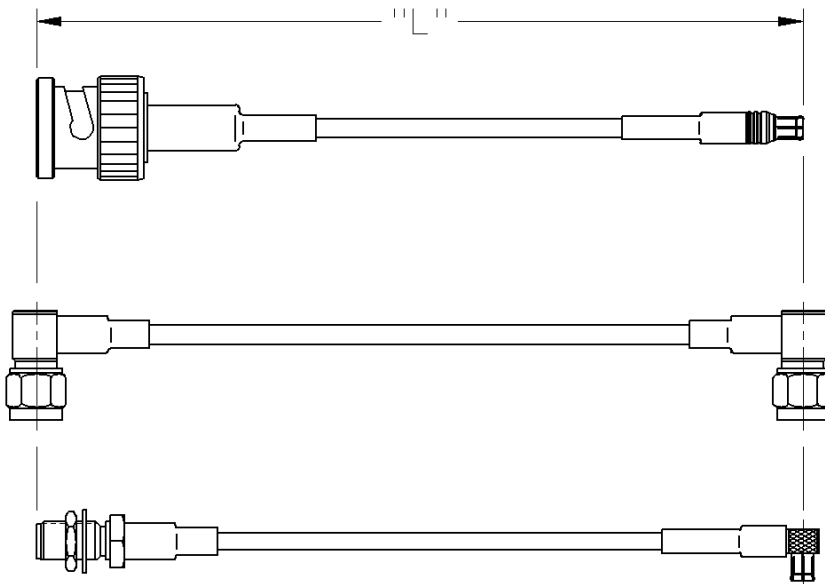

## SMA STRAIGHT PLUG TO N STRAIGHT PLUG

PART NUMBER	CABLE TYPE	CABLE LENGTH	CONNECTOR A	CONNECTOR B
415-0059-012	RG-58	12"	142-0407-011	CPN-1
415-0059-024	RG-58	24"	142-0407-011	CPN-1
415-0059-036	RG-58	36"	142-0407-011	CPN-1
415-0059-048	RG-58	48"	142-0407-011	CPN-1
415-0059-060	RG-58	60"	142-0407-011	CPN-1

PART NUMBER	CABLE TYPE	CABLE LENGTH	CONNECTOR A	CONNECTOR B
415-0061-012	RG-142	12"	142-0408-011	CPN-142T
415-0061-024	RG-142	24"	142-0408-011	CPN-142T
415-0061-036	RG-142	36"	142-0408-011	CPN-142T
415-0061-048	RG-142	48"	142-0408-011	CPN-142T
415-0061-060	RG-142	60"	142-0408-011	CPN-142T

Johnson Components' cable length applies to the end of straight connectors. The length is applied to the vertical centroid of right angle connectors.

The last three digits of the part number reflect the length of the cable in inches.