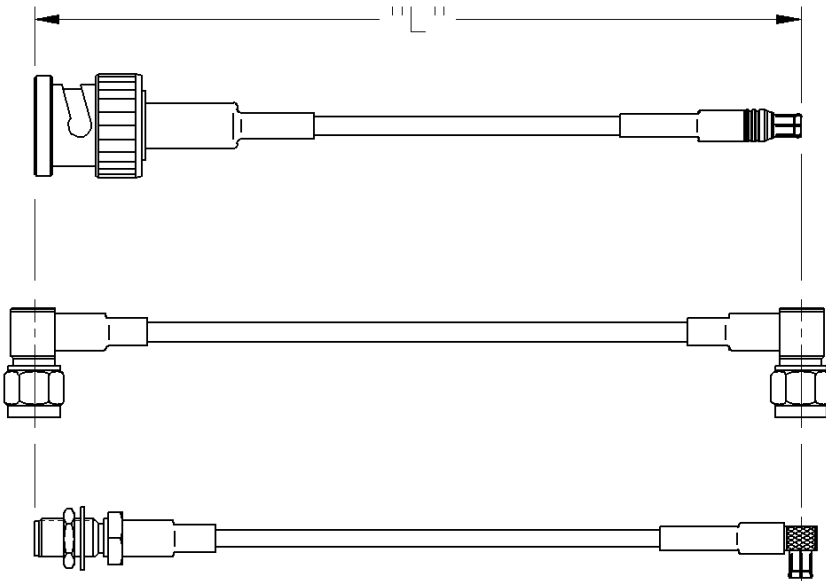

Fixed Length Cable Assemblies

SMA STRAIGHT PLUG TO N STRAIGHT PLUG

PART NUMBER	CABLE TYPE	CABLE LENGTH	CONNECTOR A	CONNECTOR B
415-0059-012	RG-58	12"	142-0407-011	CPN-1
415-0059-024	RG-58	24"	142-0407-011	CPN-1
415-0059-036	RG-58	36"	142-0407-011	CPN-1
415-0059-048	RG-58	48"	142-0407-011	CPN-1
415-0059-060	RG-58	60"	142-0407-011	CPN-1

PART NUMBER	CABLE TYPE	CABLE LENGTH	CONNECTOR A	CONNECTOR B
415-0061-012	RG-142	12"	142-0408-011	CPN-142T
415-0061-024	RG-142	24"	142-0408-011	CPN-142T
415-0061-036	RG-142	36"	142-0408-011	CPN-142T
415-0061-048	RG-142	48"	142-0408-011	CPN-142T
415-0061-060	RG-142	60"	142-0408-011	CPN-142T

Johnson Components' cable length applies to the end of straight connectors. The length is applied to the vertical centroid of right angle connectors.

The last three digits of the part number reflect the length of the cable in inches.