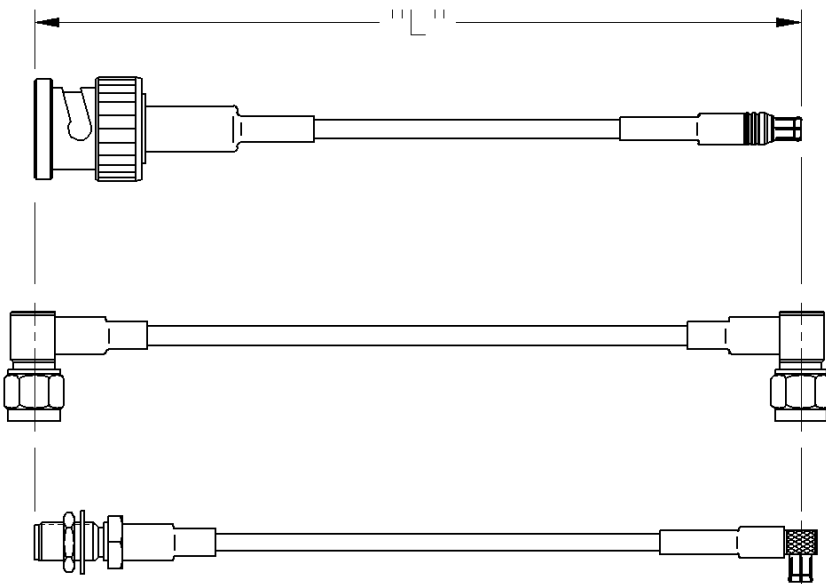

Fixed Length Cable Assemblies

N STRAIGHT PLUG TO N STRAIGHT PLUG

PART NUMBER	CABLE TYPE	CABLE LENGTH	CONNECTOR A	CONNECTOR B
415-0058-012	RG-58	12"	CPN-1	CPN-1
415-0058-024	RG-58	24"	CPN-1	CPN-1
415-0058-036	RG-58	36"	CPN-1	CPN-1
415-0058-048	RG-58	48"	CPN-1	CPN-1
415-0058-060	RG-58	60"	CPN-1	CPN-1
415-0060-012	RG-142	12"	CPN-142T	CPN-142T
415-0060-024	RG-142	24"	CPN-142T	CPN-142T
415-0060-036	RG-142	36"	CPN-142T	CPN-142T
415-0060-048	RG-142	48"	CPN-142T	CPN-142T
415-0060-060	RG-142	60"	CPN-142T	CPN-142T

PART NUMBER	CABLE TYPE	CABLE LENGTH	CONNECTOR A	CONNECTOR B
415-0062-012	RG-8	12"	CPN-8	CPN-8
415-0062-024	RG-8	24"	CPN-8	CPN-8
415-0062-036	RG-8	36"	CPN-8	CPN-8
415-0062-048	RG-8	48"	CPN-8	CPN-8
415-0062-060	RG-8	60"	CPN-8	CPN-8
415-0063-012	RG-213	12"	CPN-8	CPN-8
415-0063-024	RG-213	24"	CPN-8	CPN-8
415-0063-036	RG-213	36"	CPN-8	CPN-8
415-0063-048	RG-213	48"	CPN-8	CPN-8
415-0063-060	RG-213	60"	CPN-8	CPN-8

Johnson Components' cable length applies to the end of straight connectors. The length is applied to the vertical centroid of right angle connectors. The last three digits of the part number reflect the length of the cable in inches.