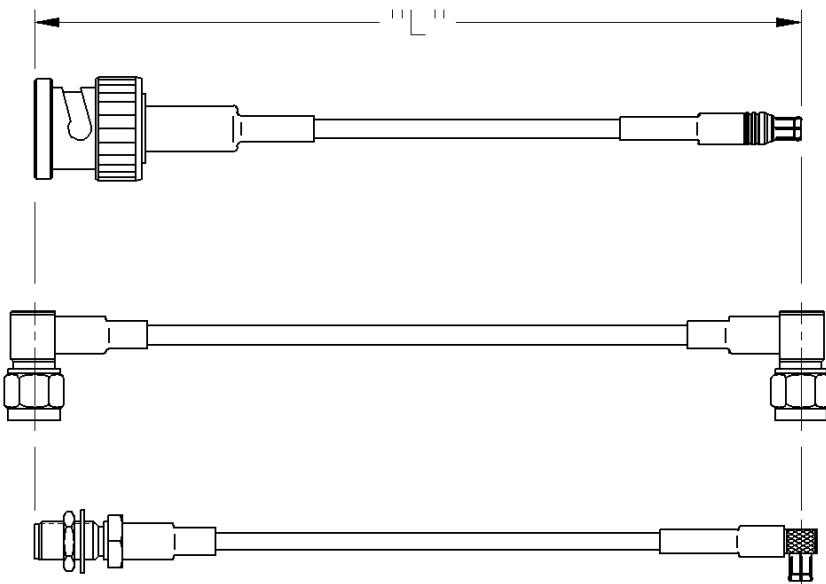

Fixed Length Cable Assemblies

N STRAIGHT PLUG TO N STRAIGHT PLUG

PART NUMBER	CABLE TYPE	CABLE LENGTH	CONNECTOR A	CONNECTOR B
415-0058-012	RG-58	12"	CPN-1	CPN-1
415-0058-024	RG-58	24"	CPN-1	CPN-1
415-0058-036	RG-58	36"	CPN-1	CPN-1
415-0058-048	RG-58	48"	CPN-1	CPN-1
415-0058-060	RG-58	60"	CPN-1	CPN-1
415-0060-012	RG-142	12"	CPN-142T	CPN-142T
415-0060-024	RG-142	24"	CPN-142T	CPN-142T
415-0060-036	RG-142	36"	CPN-142T	CPN-142T
415-0060-048	RG-142	48"	CPN-142T	CPN-142T
415-0060-060	RG-142	60"	CPN-142T	CPN-142T

PART NUMBER	CABLE TYPE	CABLE LENGTH	CONNECTOR A	CONNECTOR B
415-0062-012	RG-8	12"	CPN-8	CPN-8
415-0062-024	RG-8	24"	CPN-8	CPN-8
415-0062-036	RG-8	36"	CPN-8	CPN-8
415-0062-048	RG-8	48"	CPN-8	CPN-8
415-0062-060	RG-8	60"	CPN-8	CPN-8
415-0063-012	RG-213	12"	CPN-8	CPN-8
415-0063-024	RG-213	24"	CPN-8	CPN-8
415-0063-036	RG-213	36"	CPN-8	CPN-8
415-0063-048	RG-213	48"	CPN-8	CPN-8
415-0063-060	RG-213	60"	CPN-8	CPN-8

Johnson Components' cable length applies to the end of straight connectors. The length is applied to the vertical centroid of right angle connectors.

The last three digits of the part number reflect the length of the cable in inches.