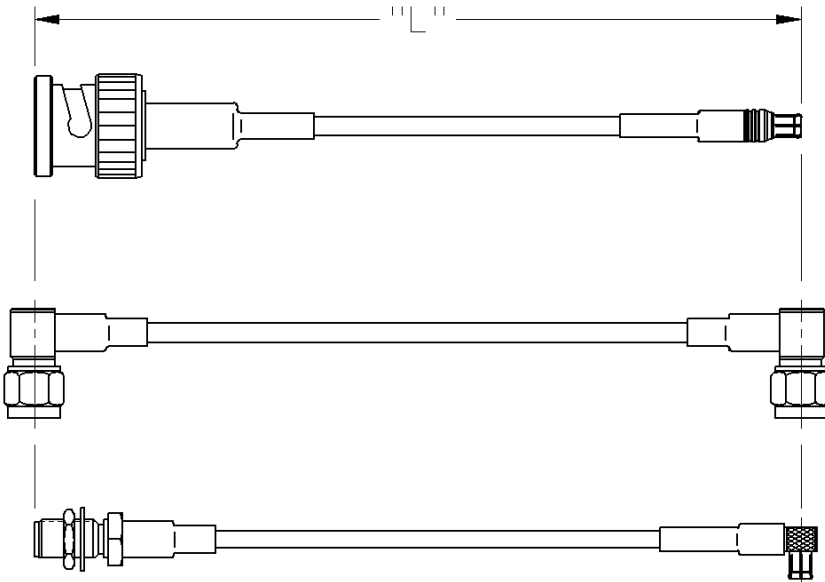

Fixed Length Cable Assemblies

N STRAIGHT PLUG TO N STRAIGHT PLUG

PART NUMBER	CABLE TYPE	CABLE LENGTH	CONNECTOR A	CONNECTOR B
415-0058-012	RG-58	12"	CPN-1	CPN-1
415-0058-024	RG-58	24"	CPN-1	CPN-1
415-0058-036	RG-58	36"	CPN-1	CPN-1
415-0058-048	RG-58	48"	CPN-1	CPN-1
415-0058-060	RG-58	60"	CPN-1	CPN-1
415-0060-012	RG-142	12"	CPN-142T	CPN-142T
415-0060-024	RG-142	24"	CPN-142T	CPN-142T
415-0060-036	RG-142	36"	CPN-142T	CPN-142T
415-0060-048	RG-142	48"	CPN-142T	CPN-142T
415-0060-060	RG-142	60"	CPN-142T	CPN-142T

PART NUMBER	CABLE TYPE	CABLE LENGTH	CONNECTOR A	CONNECTOR B
415-0062-012	RG-8	12"	CPN-8	CPN-8
415-0062-024	RG-8	24"	CPN-8	CPN-8
415-0062-036	RG-8	36"	CPN-8	CPN-8
415-0062-048	RG-8	48"	CPN-8	CPN-8
415-0062-060	RG-8	60"	CPN-8	CPN-8
415-0063-012	RG-213	12"	CPN-8	CPN-8
415-0063-024	RG-213	24"	CPN-8	CPN-8
415-0063-036	RG-213	36"	CPN-8	CPN-8
415-0063-048	RG-213	48"	CPN-8	CPN-8
415-0063-060	RG-213	60"	CPN-8	CPN-8

Johnson Components' cable length applies to the end of straight connectors. The length is applied to the vertical centroid of right angle connectors. The last three digits of the part number reflect the length of the cable in inches.