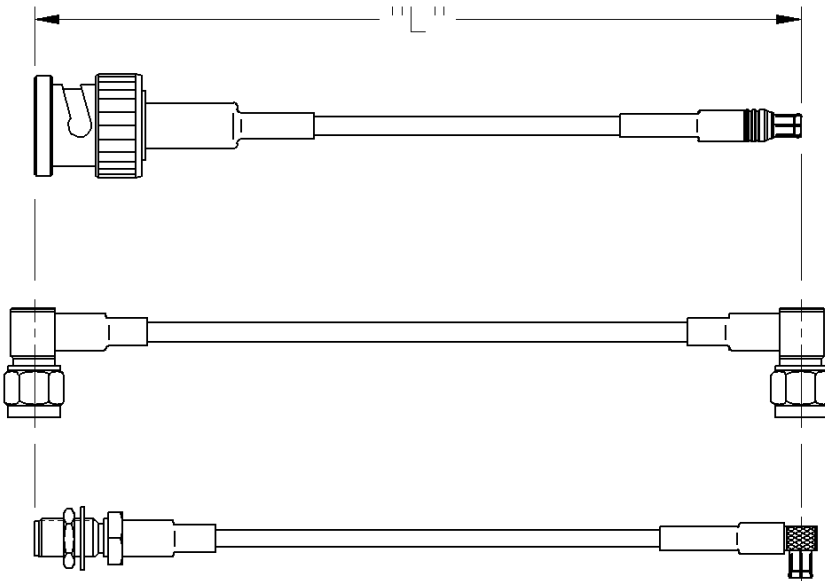

Fixed Length Cable Assemblies

N STRAIGHT PLUG TO N STRAIGHT PLUG

PART NUMBER	CABLE TYPE	CABLE LENGTH	CONNECTOR A	CONNECTOR B
415-0058-012	RG-58	12"	CPN-1	CPN-1
415-0058-024	RG-58	24"	CPN-1	CPN-1
415-0058-036	RG-58	36"	CPN-1	CPN-1
415-0058-048	RG-58	48"	CPN-1	CPN-1
415-0058-060	RG-58	60"	CPN-1	CPN-1
415-0060-012	RG-142	12"	CPN-142T	CPN-142T
415-0060-024	RG-142	24"	CPN-142T	CPN-142T
415-0060-036	RG-142	36"	CPN-142T	CPN-142T
415-0060-048	RG-142	48"	CPN-142T	CPN-142T
415-0060-060	RG-142	60"	CPN-142T	CPN-142T

PART NUMBER	CABLE TYPE	CABLE LENGTH	CONNECTOR A	CONNECTOR B
415-0062-012	RG-8	12"	CPN-8	CPN-8
415-0062-024	RG-8	24"	CPN-8	CPN-8
415-0062-036	RG-8	36"	CPN-8	CPN-8
415-0062-048	RG-8	48"	CPN-8	CPN-8
415-0062-060	RG-8	60"	CPN-8	CPN-8
415-0063-012	RG-213	12"	CPN-8	CPN-8
415-0063-024	RG-213	24"	CPN-8	CPN-8
415-0063-036	RG-213	36"	CPN-8	CPN-8
415-0063-048	RG-213	48"	CPN-8	CPN-8
415-0063-060	RG-213	60"	CPN-8	CPN-8

Johnson Components' cable length applies to the end of straight connectors. The length is applied to the vertical centroid of right angle connectors. The last three digits of the part number reflect the length of the cable in inches.