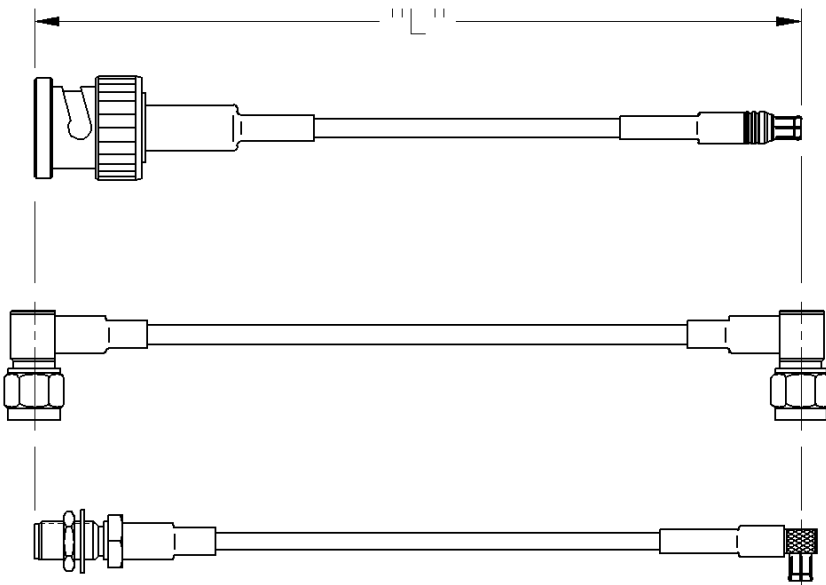

Fixed Length Cable Assemblies

SMA STRAIGHT PLUG TO N STRAIGHT PLUG

PART NUMBER	CABLE TYPE	CABLE LENGTH	CONNECTOR A	CONNECTOR B
415-0059-012	RG-58	12"	142-0407-011	CPN-1
415-0059-024	RG-58	24"	142-0407-011	CPN-1
415-0059-036	RG-58	36"	142-0407-011	CPN-1
415-0059-048	RG-58	48"	142-0407-011	CPN-1
415-0059-060	RG-58	60"	142-0407-011	CPN-1

PART NUMBER	CABLE TYPE	CABLE LENGTH	CONNECTOR A	CONNECTOR B
415-0061-012	RG-142	12"	142-0408-011	CPN-142T
415-0061-024	RG-142	24"	142-0408-011	CPN-142T
415-0061-036	RG-142	36"	142-0408-011	CPN-142T
415-0061-048	RG-142	48"	142-0408-011	CPN-142T
415-0061-060	RG-142	60"	142-0408-011	CPN-142T

Johnson Components' cable length applies to the end of straight connectors. The length is applied to the vertical centroid of right angle connectors.

The last three digits of the part number reflect the length of the cable in inches.