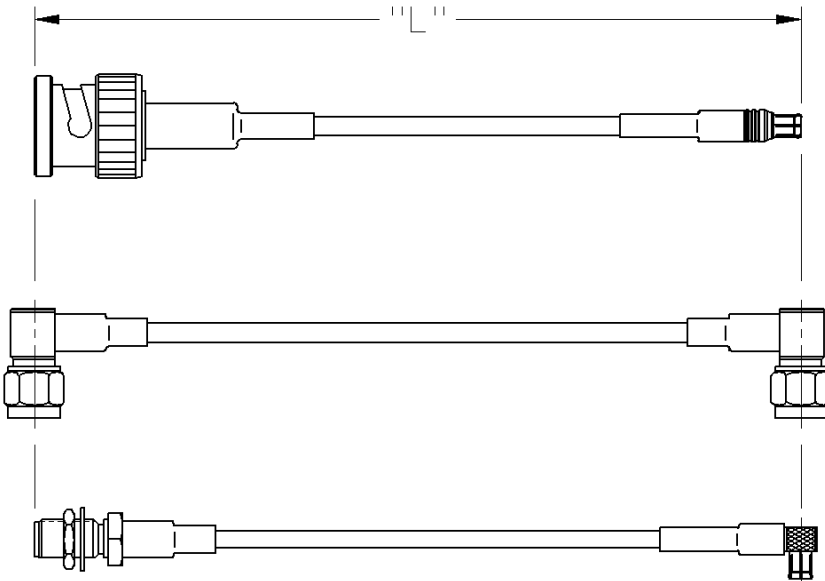

Fixed Length Cable Assemblies

SMA STRAIGHT PLUG TO N STRAIGHT PLUG

PART NUMBER	CABLE TYPE	CABLE LENGTH	CONNECTOR A	CONNECTOR B
415-0059-012	RG-58	12"	142-0407-011	CPN-1
415-0059-024	RG-58	24"	142-0407-011	CPN-1
415-0059-036	RG-58	36"	142-0407-011	CPN-1
415-0059-048	RG-58	48"	142-0407-011	CPN-1
415-0059-060	RG-58	60"	142-0407-011	CPN-1

PART NUMBER	CABLE TYPE	CABLE LENGTH	CONNECTOR A	CONNECTOR B
415-0061-012	RG-142	12"	142-0408-011	CPN-142T
415-0061-024	RG-142	24"	142-0408-011	CPN-142T
415-0061-036	RG-142	36"	142-0408-011	CPN-142T
415-0061-048	RG-142	48"	142-0408-011	CPN-142T
415-0061-060	RG-142	60"	142-0408-011	CPN-142T

Johnson Components' cable length applies to the end of straight connectors. The length is applied to the vertical centroid of right angle connectors.

The last three digits of the part number reflect the length of the cable in inches.