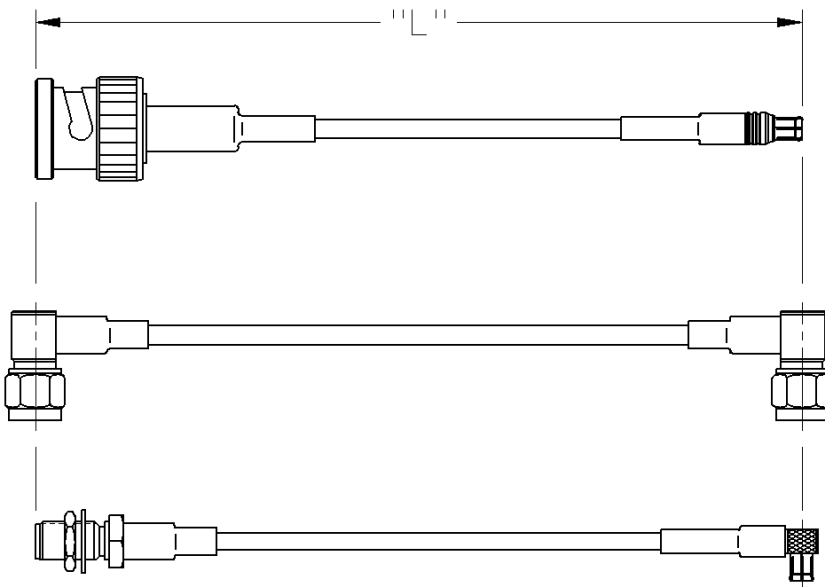

Fixed Length Cable Assemblies

SMA STRAIGHT PLUG TO N STRAIGHT PLUG

PART NUMBER	CABLE TYPE	CABLE LENGTH	CONNECTOR A	CONNECTOR B
415-0059-012	RG-58	12"	142-0407-011	CPN-1
415-0059-024	RG-58	24"	142-0407-011	CPN-1
415-0059-036	RG-58	36"	142-0407-011	CPN-1
415-0059-048	RG-58	48"	142-0407-011	CPN-1
415-0059-060	RG-58	60"	142-0407-011	CPN-1

PART NUMBER	CABLE TYPE	CABLE LENGTH	CONNECTOR A	CONNECTOR B
415-0061-012	RG-142	12"	142-0408-011	CPN-142T
415-0061-024	RG-142	24"	142-0408-011	CPN-142T
415-0061-036	RG-142	36"	142-0408-011	CPN-142T
415-0061-048	RG-142	48"	142-0408-011	CPN-142T
415-0061-060	RG-142	60"	142-0408-011	CPN-142T

Johnson Components' cable length applies to the end of straight connectors. The length is applied to the vertical centroid of right angle connectors. The last three digits of the part number reflect the length of the cable in inches.