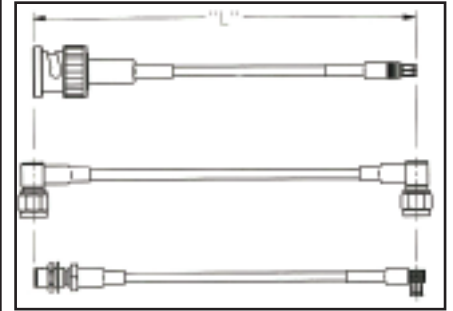

## Electrical Ratings

Electrical ratings of a cable assembly are determined by the limiting connector type and cable size.

Connector	Cable	Connector Impedance (Ohms)	Frequency (GHz)	Dielectric Withstanding Voltage (Vrms)	Working Voltage (Vrms)
MMCX	RG-178	50	6	500 Vrms	170 Vrms
	RG-316	50	6	500 Vrms	170 Vrms
MCX	RG-178	50	6	750 Vrms	250 Vrms
	RG-316	50	6	1000 Vrms	335 Vrms
	RG-316 DS	50	6	1000 Vrms	335 Vrms
MCX 75 Ohm	RG-179	75	6	1000 Vrms	335 Vrms
	BELDEN 735A	75	6	1000 Vrms	335 Vrms
SMA	RG-178	50	12.4	500 Vrms	170 Vrms
	RG-316	50	12.4	750 Vrms	250 Vrms
	RG-316 DS	50	12.4	750 Vrms	250 Vrms
	RG-58	50	12.4	1000 Vrms	335 Vrms
	RG-142	50	12.4	1000 Vrms	335 Vrms
	Hand Formable .086	50	26.5	1000 Vrms	335 Vrms
SMB	RG-178	50	4	750 Vrms	250 Vrms
	RG-316	50	4	1000 Vrms	335 Vrms
SMB Mini 75 Ohm	RG-179	75	2	1000 Vrms	335 Vrms
	RG-179 DS	75	2	1000 Vrms	335 Vrms
	BELDEN 735A	75	2	1000 Vrms	335 Vrms
BNC	RG-58	50	4	1500 Vrms	500 Vrms
	BELDEN 8218	50	4	1500 Vrms	500 Vrms
	RG-59	50	4	1500 Vrms	500 Vrms
	RG-59 PLENUM	50	4	1500 Vrms	500 Vrms
BNC True 75 Ohm	BELDEN 8218	75	3	1500 Vrms	500 Vrms
	RG-59	75	3	1500 Vrms	500 Vrms
	BELDEN 8281	75	3	1500 Vrms	500 Vrms
	COMMSCOPE 735	75	3	1500 Vrms	500 Vrms
	BELDEN 735A	75	3	1500 Vrms	500 Vrms
	BELDEN 734A	75	3	1500 Vrms	500 Vrms
N	RG-58	50	11	1500 Vrms	500 Vrms
	RG-142	50	11	1500 Vrms	500 Vrms
	RG-8	50	11	1500 Vrms	500 Vrms
	RG-213	50	11	1500 Vrms	500 Vrms

Johnson's® cable length applies to the end of straight connectors. The length is applied to the vertical centroid of right angle connectors.

If you don't see the cable assembly you require we can design and manufacture one to meet your unique specifications!