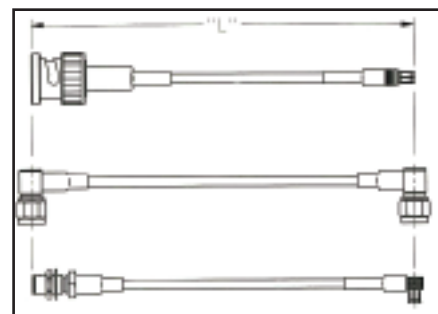

Connectivity...for
Business-Critical Continuity

RF Cable Assembly

Fixed Length Catalog

JOHNSON[®]

EMERSON[™]
Network Power

Electrical Ratings

Electrical ratings of a cable assembly are determined by the limiting connector type and cable size.

Johnson's® cable length applies to the end of straight connectors. The length is applied to the vertical centroid of right angle connectors.

If you don't see the cable assembly you require we can design and manufacture one to meet your unique specifications!