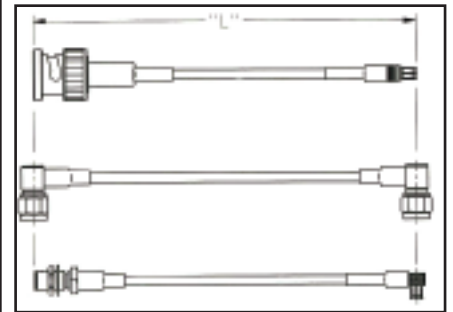

Connectivity...for
Business-Critical Continuity

RF Cable Assembly

Fixed Length Catalog

JOHNSON[®]

EMERSON[™]
Network Power

Electrical Ratings

Electrical ratings of a cable assembly are determined by the limiting connector type and cable size.

Johnson's® cable length applies to the end of straight connectors. The length is applied to the vertical centroid of right angle connectors.

If you don't see the cable assembly you require we can design and manufacture one to meet your unique specifications!