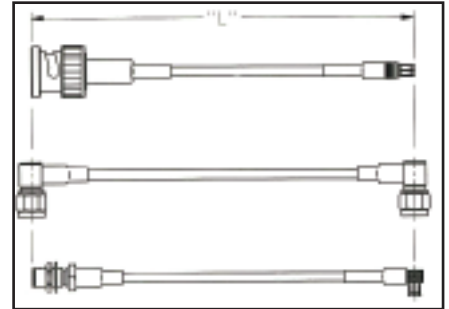

## Electrical Ratings

Electrical ratings of a cable assembly are determined by the limiting connector type and cable size.

Connector	Cable	Connector Impedance (Ohms)	Frequency (GHz)	Dielectric Withstanding Voltage (Vrms)	Working Voltage (Vrms)
MMCX	RG-178	50	6	500 Vrms	170 Vrms
	RG-316	50	6	500 Vrms	170 Vrms
MCX	RG-178	50	6	750 Vrms	250 Vrms
	RG-316	50	6	1000 Vrms	335 Vrms
	RG-316 DS	50	6	1000 Vrms	335 Vrms
MCX 75 Ohm	RG-179	75	6	1000 Vrms	335 Vrms
	BELDEN 735A	75	6	1000 Vrms	335 Vrms
SMA	RG-178	50	12.4	500 Vrms	170 Vrms
	RG-316	50	12.4	750 Vrms	250 Vrms
	RG-316 DS	50	12.4	750 Vrms	250 Vrms
	RG-58	50	12.4	1000 Vrms	335 Vrms
	RG-142	50	12.4	1000 Vrms	335 Vrms
	Hand Formable .086	50	26.5	1000 Vrms	335 Vrms
SMB	RG-178	50	4	750 Vrms	250 Vrms
	RG-316	50	4	1000 Vrms	335 Vrms
SMB Mini 75 Ohm	RG-179	75	2	1000 Vrms	335 Vrms
	RG-179 DS	75	2	1000 Vrms	335 Vrms
	BELDEN 735A	75	2	1000 Vrms	335 Vrms
BNC	RG-58	50	4	1500 Vrms	500 Vrms
	BELDEN 8218	50	4	1500 Vrms	500 Vrms
	RG-59	50	4	1500 Vrms	500 Vrms
	RG-59 PLENUM	50	4	1500 Vrms	500 Vrms
BNC True 75 Ohm	BELDEN 8218	75	3	1500 Vrms	500 Vrms
	RG-59	75	3	1500 Vrms	500 Vrms
	BELDEN 8281	75	3	1500 Vrms	500 Vrms
	COMMSCOPE 735	75	3	1500 Vrms	500 Vrms
	BELDEN 735A	75	3	1500 Vrms	500 Vrms
	BELDEN 734A	75	3	1500 Vrms	500 Vrms
N	RG-58	50	11	1500 Vrms	500 Vrms
	RG-142	50	11	1500 Vrms	500 Vrms
	RG-8	50	11	1500 Vrms	500 Vrms
	RG-213	50	11	1500 Vrms	500 Vrms

Johnson's® cable length applies to the end of straight connectors. The length is applied to the vertical centroid of right angle connectors.

If you don't see the cable assembly you require we can design and manufacture one to meet your unique specifications!