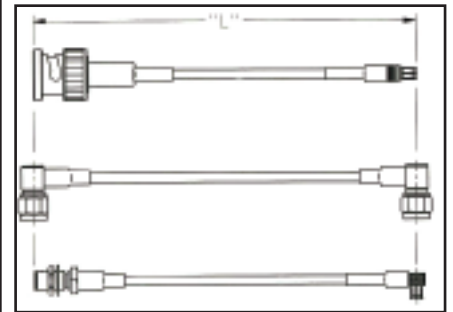

Connectivity...for
Business-Critical Continuity

RF Cable Assembly *Fixed Length Catalog*

JOHNSON[®]

EMERSON[™]
Network Power

Electrical Ratings

Electrical ratings of a cable assembly are determined by the limiting connector type and cable size.

Johnson's® cable length applies to the end of straight connectors. The length is applied to the vertical centroid of right angle connectors.

If you don't see the cable assembly you require we can design and manufacture one to meet your unique specifications!