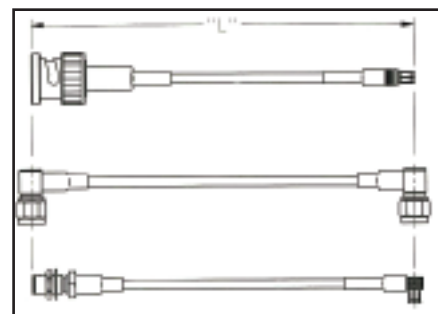

## Electrical Ratings

Electrical ratings of a cable assembly are determined by the limiting connector type and cable size.

Connector	Cable	Connector Impedance (Ohms)	Frequency (GHz)	Dielectric Withstanding Voltage (Vrms)	Working Voltage (Vrms)
MMCX	RG-178	50	6	500 Vrms	170 Vrms
	RG-316	50	6	500 Vrms	170 Vrms
MCX	RG-178	50	6	750 Vrms	250 Vrms
	RG-316	50	6	1000 Vrms	335 Vrms
	RG-316 DS	50	6	1000 Vrms	335 Vrms
MCX 75 Ohm	RG-179	75	6	1000 Vrms	335 Vrms
	BELDEN 735A	75	6	1000 Vrms	335 Vrms
SMA	RG-178	50	12.4	500 Vrms	170 Vrms
	RG-316	50	12.4	750 Vrms	250 Vrms
	RG-316 DS	50	12.4	750 Vrms	250 Vrms
	RG-58	50	12.4	1000 Vrms	335 Vrms
	RG-142	50	12.4	1000 Vrms	335 Vrms
	Hand Formable .086	50	26.5	1000 Vrms	335 Vrms
	Hand Formable .141	50	26.5	1500 Vrms	500 Vrms
SMB	RG-178	50	4	750 Vrms	250 Vrms
	RG-316	50	4	1000 Vrms	335 Vrms
SMB Mini 75 Ohm	RG-179	75	2	1000 Vrms	335 Vrms
	RG-179 DS	75	2	1000 Vrms	335 Vrms
	BELDEN 735A	75	2	1000 Vrms	335 Vrms
BNC	RG-58	50	4	1500 Vrms	500 Vrms
	BELDEN 8218	50	4	1500 Vrms	500 Vrms
	RG-59	50	4	1500 Vrms	500 Vrms
	RG-59 PLENUM	50	4	1500 Vrms	500 Vrms
BNC True 75 Ohm	BELDEN 8218	75	3	1500 Vrms	500 Vrms
	RG-59	75	3	1500 Vrms	500 Vrms
	BELDEN 8281	75	3	1500 Vrms	500 Vrms
	COMMSCOPE 735	75	3	1500 Vrms	500 Vrms
	BELDEN 735A	75	3	1500 Vrms	500 Vrms
	BELDEN 734A	75	3	1500 Vrms	500 Vrms
	BELDEN 1694A	75	3	1500 Vrms	500 Vrms
N	RG-58	50	11	1500 Vrms	500 Vrms
	RG-142	50	11	1500 Vrms	500 Vrms
	RG-8	50	11	1500 Vrms	500 Vrms
	RG-213	50	11	1500 Vrms	500 Vrms

Johnson's® cable length applies to the end of straight connectors. The length is applied to the vertical centroid of right angle connectors.

If you don't see the cable assembly you require we can design and manufacture one to meet your unique specifications!