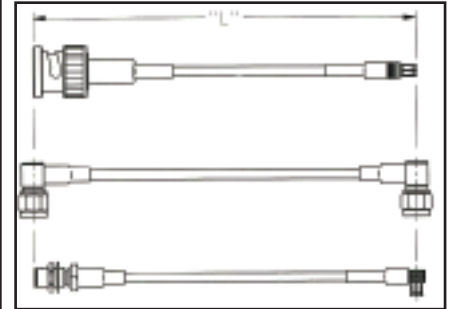

## Electrical Ratings

Electrical ratings of a cable assembly are determined by the limiting connector type and cable size.

Connector	Cable	Connector Impedance (Ohms)	Frequency (GHz)	Dielectric Withstanding Voltage (Vrms)	Working Voltage (Vrms)
MMCX	RG-178	50	6	500 Vrms	170 Vrms
	RG-316	50	6	500 Vrms	170 Vrms
MCX	RG-178	50	6	750 Vrms	250 Vrms
	RG-316	50	6	1000 Vrms	335 Vrms
	RG-316 DS	50	6	1000 Vrms	335 Vrms
MCX 75 Ohm	RG-179	75	6	1000 Vrms	335 Vrms
	BELDEN 735A	75	6	1000 Vrms	335 Vrms
SMA	RG-178	50	12.4	500 Vrms	170 Vrms
	RG-316	50	12.4	750 Vrms	250 Vrms
	RG-316 DS	50	12.4	750 Vrms	250 Vrms
	RG-58	50	12.4	1000 Vrms	335 Vrms
	RG-142	50	12.4	1000 Vrms	335 Vrms
	Hand Formable .086	50	26.5	1000 Vrms	335 Vrms
SMB	RG-178	50	4	750 Vrms	250 Vrms
	RG-316	50	4	1000 Vrms	335 Vrms
SMB Mini 75 Ohm	RG-179	75	2	1000 Vrms	335 Vrms
	RG-179 DS	75	2	1000 Vrms	335 Vrms
	BELDEN 735A	75	2	1000 Vrms	335 Vrms
BNC	RG-58	50	4	1500 Vrms	500 Vrms
	BELDEN 8218	50	4	1500 Vrms	500 Vrms
	RG-59	50	4	1500 Vrms	500 Vrms
	RG-59 PLENUM	50	4	1500 Vrms	500 Vrms
BNC True 75 Ohm	BELDEN 8218	75	3	1500 Vrms	500 Vrms
	RG-59	75	3	1500 Vrms	500 Vrms
	BELDEN 8281	75	3	1500 Vrms	500 Vrms
	COMMSCOPE 735	75	3	1500 Vrms	500 Vrms
	BELDEN 735A	75	3	1500 Vrms	500 Vrms
	BELDEN 734A	75	3	1500 Vrms	500 Vrms
N	RG-58	50	11	1500 Vrms	500 Vrms
	RG-142	50	11	1500 Vrms	500 Vrms
	RG-8	50	11	1500 Vrms	500 Vrms
	RG-213	50	11	1500 Vrms	500 Vrms

Johnson's® cable length applies to the end of straight connectors. The length is applied to the vertical centroid of right angle connectors.

If you don't see the cable assembly you require we can design and manufacture one to meet your unique specifications!