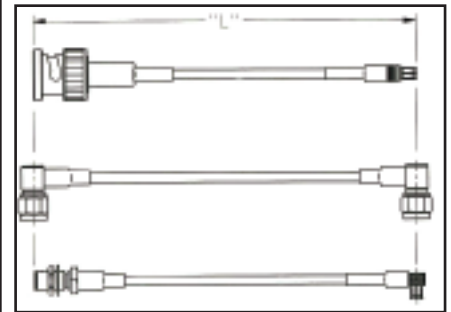

Connectivity...for
Business-Critical Continuity

RF Cable Assembly

Fixed Length Catalog

JOHNSON[®]

EMERSON[™]
Network Power

Electrical Ratings

Electrical ratings of a cable assembly are determined by the limiting connector type and cable size.

Johnson's® cable length applies to the end of straight connectors. The length is applied to the vertical centroid of right angle connectors.

If you don't see the cable assembly you require we can design and manufacture one to meet your unique specifications!