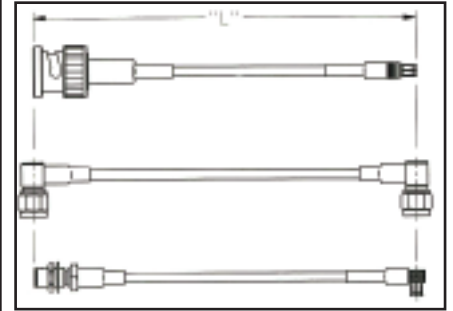

Connectivity...for
Business-Critical Continuity

RF Cable Assembly

Fixed Length Catalog

JOHNSON[®]

EMERSON[™]
Network Power

Electrical Ratings

Electrical ratings of a cable assembly are determined by the limiting connector type and cable size.

Johnson's® cable length applies to the end of straight connectors. The length is applied to the vertical centroid of right angle connectors.

If you don't see the cable assembly you require we can design and manufacture one to meet your unique specifications!