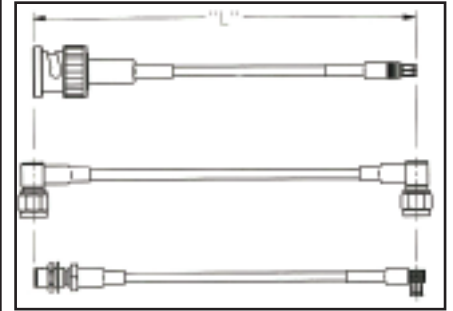

## Fixed Length Catalog

**JOHNSON**<sup>®</sup>

  
**EMERSON**<sup>™</sup>  
Network Power

## Electrical Ratings

Electrical ratings of a cable assembly are determined by the limiting connector type and cable size.

Connector	Cable	Connector Impedance (Ohms)	Frequency (GHz)	Dielectric Withstanding Voltage (Vrms)	Working Voltage (Vrms)
MMCX	RG-178	50	6	500 Vrms	170 Vrms
	RG-316	50	6	500 Vrms	170 Vrms
MCX	RG-178	50	6	750 Vrms	250 Vrms
	RG-316	50	6	1000 Vrms	335 Vrms
	RG-316 DS	50	6	1000 Vrms	335 Vrms
MCX 75 Ohm	RG-179	75	6	1000 Vrms	335 Vrms
	BELDEN 735A	75	6	1000 Vrms	335 Vrms
SMA	RG-178	50	12.4	500 Vrms	170 Vrms
	RG-316	50	12.4	750 Vrms	250 Vrms
	RG-316 DS	50	12.4	750 Vrms	250 Vrms
	RG-58	50	12.4	1000 Vrms	335 Vrms
	RG-142	50	12.4	1000 Vrms	335 Vrms
	Hand Formable .086	50	26.5	1000 Vrms	335 Vrms
SMB	RG-178	50	4	750 Vrms	250 Vrms
	RG-316	50	4	1000 Vrms	335 Vrms
SMB Mini 75 Ohm	RG-179	75	2	1000 Vrms	335 Vrms
	RG-179 DS	75	2	1000 Vrms	335 Vrms
	BELDEN 735A	75	2	1000 Vrms	335 Vrms
BNC	RG-58	50	4	1500 Vrms	500 Vrms
	BELDEN 8218	50	4	1500 Vrms	500 Vrms
	RG-59	50	4	1500 Vrms	500 Vrms
	RG-59 PLENUM	50	4	1500 Vrms	500 Vrms
BNC True 75 Ohm	BELDEN 8218	75	3	1500 Vrms	500 Vrms
	RG-59	75	3	1500 Vrms	500 Vrms
	BELDEN 8281	75	3	1500 Vrms	500 Vrms
	COMMSCOPE 735	75	3	1500 Vrms	500 Vrms
	BELDEN 735A	75	3	1500 Vrms	500 Vrms
	BELDEN 734A	75	3	1500 Vrms	500 Vrms
N	RG-58	50	11	1500 Vrms	500 Vrms
	RG-142	50	11	1500 Vrms	500 Vrms
	RG-8	50	11	1500 Vrms	500 Vrms
	RG-213	50	11	1500 Vrms	500 Vrms

Johnson's® cable length applies to the end of straight connectors. The length is applied to the vertical centroid of right angle connectors.

If you don't see the cable assembly you require we can design and manufacture one to meet your unique specifications!