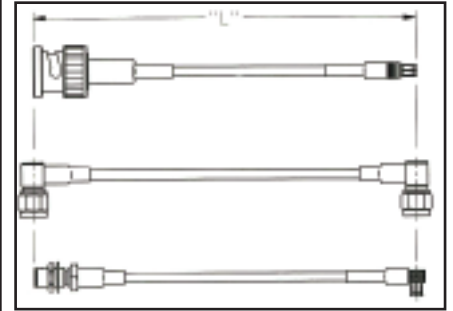

### *Fixed Length Catalog*

**JOHNSON**<sup>®</sup>

  
**EMERSON**<sup>™</sup>  
Network Power

## Electrical Ratings

Electrical ratings of a cable assembly are determined by the limiting connector type and cable size.

Connector	Cable	Connector Impedance (Ohms)	Frequency (GHz)	Dielectric Withstanding Voltage (Vrms)	Working Voltage (Vrms)
MMCX	RG-178	50	6	500 Vrms	170 Vrms
	RG-316	50	6	500 Vrms	170 Vrms
MCX	RG-178	50	6	750 Vrms	250 Vrms
	RG-316	50	6	1000 Vrms	335 Vrms
	RG-316 DS	50	6	1000 Vrms	335 Vrms
MCX 75 Ohm	RG-179	75	6	1000 Vrms	335 Vrms
	BELDEN 735A	75	6	1000 Vrms	335 Vrms
SMA	RG-178	50	12.4	500 Vrms	170 Vrms
	RG-316	50	12.4	750 Vrms	250 Vrms
	RG-316 DS	50	12.4	750 Vrms	250 Vrms
	RG-58	50	12.4	1000 Vrms	335 Vrms
	RG-142	50	12.4	1000 Vrms	335 Vrms
	Hand Formable .086	50	26.5	1000 Vrms	335 Vrms
SMB	RG-178	50	4	750 Vrms	250 Vrms
	RG-316	50	4	1000 Vrms	335 Vrms
SMB Mini 75 Ohm	RG-179	75	2	1000 Vrms	335 Vrms
	RG-179 DS	75	2	1000 Vrms	335 Vrms
	BELDEN 735A	75	2	1000 Vrms	335 Vrms
BNC	RG-58	50	4	1500 Vrms	500 Vrms
	BELDEN 8218	50	4	1500 Vrms	500 Vrms
	RG-59	50	4	1500 Vrms	500 Vrms
	RG-59 PLENUM	50	4	1500 Vrms	500 Vrms
BNC True 75 Ohm	BELDEN 8218	75	3	1500 Vrms	500 Vrms
	RG-59	75	3	1500 Vrms	500 Vrms
	BELDEN 8281	75	3	1500 Vrms	500 Vrms
	COMMSCOPE 735	75	3	1500 Vrms	500 Vrms
	BELDEN 735A	75	3	1500 Vrms	500 Vrms
	BELDEN 734A	75	3	1500 Vrms	500 Vrms
N	RG-58	50	11	1500 Vrms	500 Vrms
	RG-142	50	11	1500 Vrms	500 Vrms
	RG-8	50	11	1500 Vrms	500 Vrms
	RG-213	50	11	1500 Vrms	500 Vrms

Johnson's® cable length applies to the end of straight connectors. The length is applied to the vertical centroid of right angle connectors.

If you don't see the cable assembly you require we can design and manufacture one to meet your unique specifications!