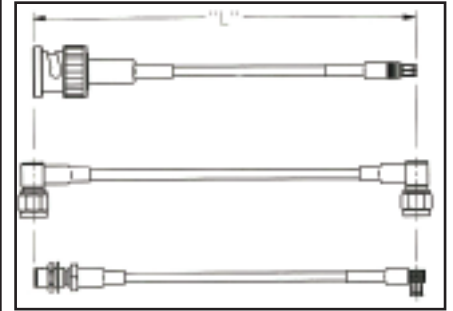

Connectivity...for
Business-Critical Continuity

RF Cable Assembly *Fixed Length Catalog*

JOHNSON[®]

EMERSON[™]
Network Power

Electrical Ratings

Electrical ratings of a cable assembly are determined by the limiting connector type and cable size.

Johnson's® cable length applies to the end of straight connectors. The length is applied to the vertical centroid of right angle connectors.

If you don't see the cable assembly you require we can design and manufacture one to meet your unique specifications!