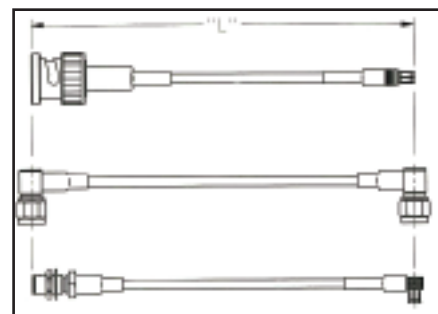

Johnson's® cable length applies to the end of straight connectors. The length is applied to the vertical centroid of right angle connectors.

If you don't see the cable assembly you require we can design and manufacture one to meet your unique specifications!