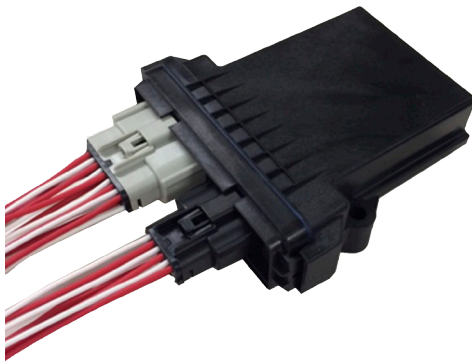

## Technology

ModICE® is a line of connector enclosures that offers sealed packaging solutions for rugged electronic control modules.

## The ModICE® ME-MX Advantage

- Standard Cinch ME enclosure
- USCAR 1.50mm interface
- Mates to Molex MX150™ 1.5mm connector

## Product Offering

- Main connector - 12, 20, 24, 32 or 40 I/O
- PC board size 4" x 3.35" (103 x 85mm)
- Simple module assembly with snap-in header/PCB
- Enclosure remains sealed even when harness connectors are not mated