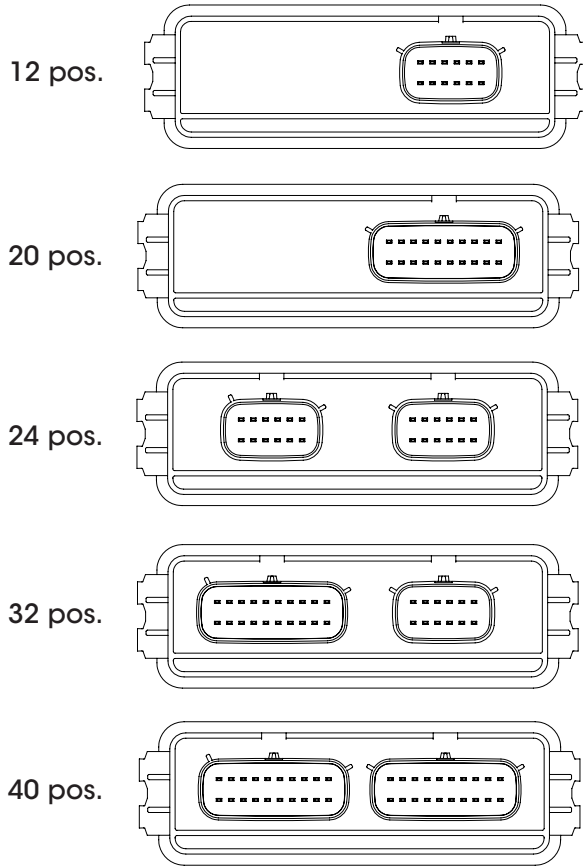

## Product Offering

- Main connector - 12, 20, 24, 32 or 40 I/O
- PC board size 4" x 3.35" (103 x 85mm)
- Simple module assembly with snap-in header/PCB
- Enclosure remains sealed even when harness connectors are not mated

## Header I/O Arrangement (Face View)