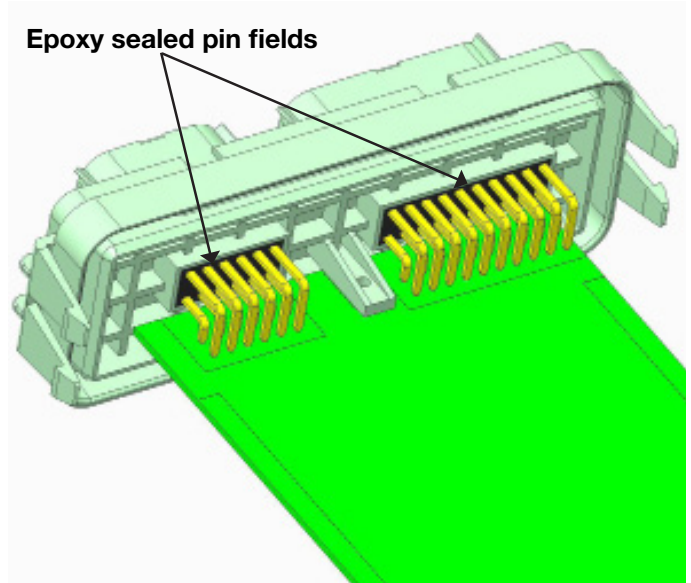

## The ModICE® ME-MX Advantage

- Standard Cinch ME enclosure
- USCAR 1.50mm interface
- Mates to Molex MX150™ 1.5mm connector

## Product Offering

- Main connector - 12, 20, 24, 32 or 40 I/O
- PC board size 4" x 3.35" (103 x 85mm)
- Simple module assembly with snap-in header/PCB
- Enclosure remains sealed even when harness connectors are not mated

## Header I/O Arrangement (Face View)