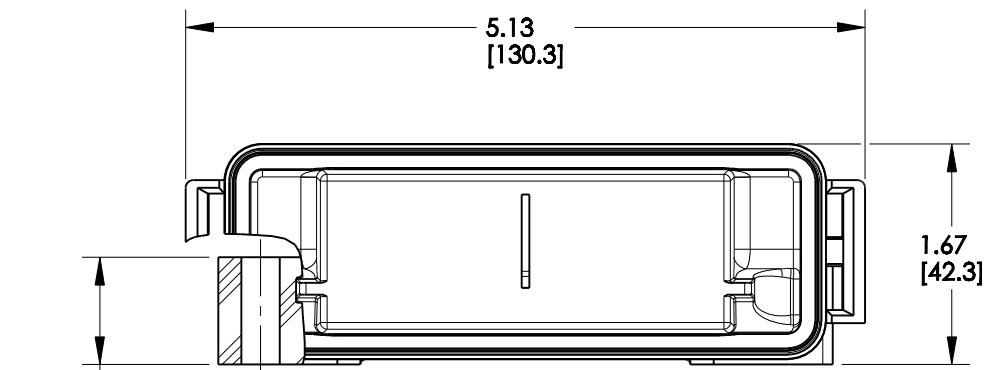

CINCH PART NUMBER MATRIX

P/N: 5810130065

P/N: 5810130075

STANDARD ENCLOSURE

ENCLOSURE WITH BREATHER VENT

PERIPHERAL SEAL

BREATHER VENT

DRAWING REVISIONS (RELEASE DATE ON FILE)

REV	DOCUMENT	APP	APPROVAL DATE
A	CO 1536	A.E.	6/1/11

SECTION C-C

.81
[20.6]
MOUNTING
BOSS HEIGHT

NOTES:

- ALL DIMENSIONS ARE IN INCHES; DIMENSIONS IN [.]XX ARE IN mm AS REFERENCE ONLY
- MATERIALS: (ROHS COMPLIANT)
ENCLOSURE: 33% GLASS FILLED POLYMER, COLOR BLACK;
PERIPHERAL SEAL: SILICONE RUBBER, COLOR BLUE
- HEADERS ARE SOLD SEPARATELY (CONSULT FACTORY FOR P/N);
FOR PCB SIZE AND REQUIREMENTS REFER TO HEADER DRAWINGS.
- FASTENERS SHOULD BE TIGHTENED BY HAND AT EACH LOCATION,
APPLYING EQUAL PRESSURE AGAINST MOUNTING SURFACE, THEN TORQUE
TO 10-12 IN. LB. [1.13-1.36 Nm]

UNITS ENGLISH INCHES		DESIGN ENGINEER A. ECKHART		DATE 3/30/10		TITLE MODICE ME ENCLOSURE ASSEMBLY		MODELED BY: A. ECKHART	
DO NOT SCALE DRAWING		APPROVALS ON FILE		MATERIAL SEE NOTE 2		CONTROL SPEC NUMBER		1700 FINLEY RD LOMBARD, IL. 60148	
CONFIDENTIAL THIS DOCUMENT IS THE PROPERTY OF CINCH. NEITHER THIS DOCUMENT NOR ANY OF THE INFORMATION CONTAINED IN IT MAY BE DUPLICATED OR DISCLOSED WITHOUT PRIOR WRITTEN CONSENT OF CINCH. ©COPYRIGHT 2010 CINCH		CAGE IDENT NO. 71785		SIZE B		DRAWING NUMBER 5810130065S		PROJECT NUMBER A14926	
		SCALE 2:3		SHEET 1 OF 1					