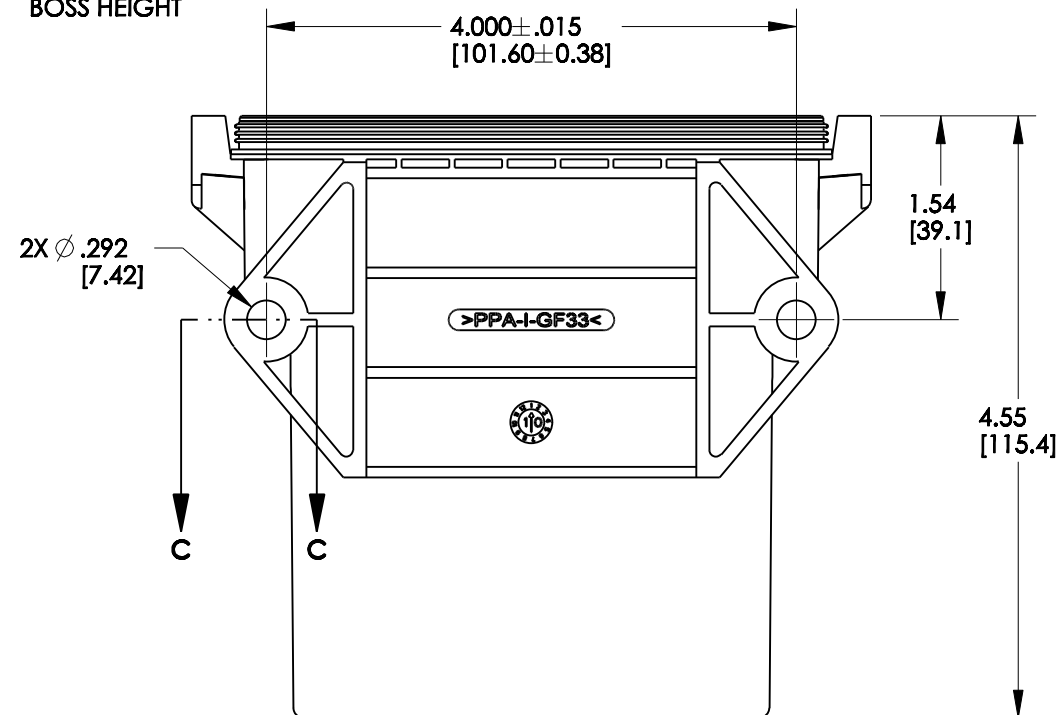

CINCH PART NUMBER MATRIX

P/N: 5810130065

P/N: 5810130075

STANDARD ENCLOSURE

ENCLOSURE WITH BREATHER VENT

PERIPHERAL SEAL

BREATHER VENT

DRAWING REVISIONS (RELEASE DATE ON FILE)

REV	DOCUMENT	APP	APPROVAL DATE
A	CO 1536	A.E.	6/1/11

SECTION C-C

.81
[20.6]
MOUNTING
BOSS HEIGHT

NOTES:

- ALL DIMENSIONS ARE IN INCHES; DIMENSIONS IN [.]XX ARE IN mm AS REFERENCE ONLY
- MATERIALS: (ROHS COMPLIANT)
ENCLOSURE: 33% GLASS FILLED POLYMER, COLOR BLACK;
PERIPHERAL SEAL: SILICONE RUBBER, COLOR BLUE
- HEADERS ARE SOLD SEPARATELY (CONSULT FACTORY FOR P/N);
FOR PCB SIZE AND REQUIREMENTS REFER TO HEADER DRAWINGS.
- FASTENERS SHOULD BE TIGHTENED BY HAND AT EACH LOCATION,
APPLYING EQUAL PRESSURE AGAINST MOUNTING SURFACE, THEN TORQUE
TO 10-12 IN. LB. [1.13-1.36 Nm]

UNITS ENGLISH INCHES		DESIGN ENGINEER A. ECKHART		DATE 3/30/10		TITLE MODICE ME ENCLOSURE ASSEMBLY		MODELED BY: A. ECKHART	
DO NOT SCALE DRAWING		APPROVALS ON FILE		MATERIAL SEE NOTE 2		CONTROL SPEC NUMBER		1700 FINLEY RD LOMBARD, IL. 60148	
CONFIDENTIAL THIS DOCUMENT IS THE PROPERTY OF CINCH. NEITHER THIS DOCUMENT NOR ANY OF THE INFORMATION CONTAINED IN IT MAY BE DUPLICATED OR DISCLOSED WITHOUT PRIOR WRITTEN CONSENT OF CINCH. ©COPYRIGHT 2010 CINCH		CAGE IDENT NO. 71785		SIZE B		DRAWING NUMBER 5810130065S		PROJECT NUMBER A14926	
		SCALE 2:3		SHEET 1 OF 1					