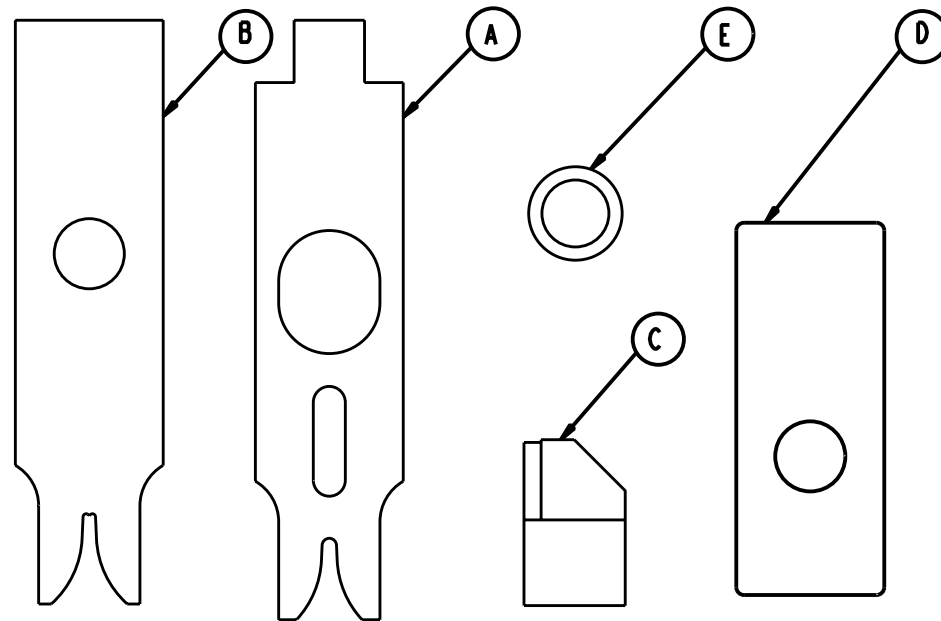

ITEM	QTY	DESCRIPTION	CINCH P/N
A	1	INSULATION PUNCH	5989897672
B	1	WIRE PUNCH	5989897673
C	1	ANVIL	5989897674
D	1	SPACER	5989897675
E	1	SPACER RING 2.4MM	5989897676

NOTE: DO NOT SCALE DRAWINGS

NOTE 1:  
THIS KIT CRIMPS CINCH TERMINAL 4250000872

NOTE 2:  
THIS KIT SHALL BE USED WITH APPLICATORS  
5991111621 OR 5991111622

DRAWING REVISIONS			
REV	DOCUMENT	APP	DATE
A	RELEASE TO FILE 01-1260	CO	06/13/01

UNITS <b>ENGLISH</b>		<b>PRO/E</b>	<b>Cinch</b>	1700 FINLEY RD LOMBARD, IL. 60148
DO NOT SCALE DRAWING	DRAWN BY C. ONG	DATE 06/05/01	TITLE CONVERSION KIT, (4250000872)	
	DESIGN ENGINEER -		MATERIAL	CONTROL SPEC NUMBER
	DESIGN ENGINEERING MGR. C. ONG	06/05/01	MATERIAL SPEC NUMBER	FINISH
	MFG. ENGINEERING -		CAD FILE NUMBER 5991111623S	DRAWING NUMBER <b>599 11 11 623S</b>
	QUALITY ASSURANCE -		CAGE IDENT NO. SIZE <b>71785 B</b>	SCALE 1:1
THIS DOCUMENT IS THE PROPERTY OF CINCH. NEITHER THIS DOCUMENT NOR ANY OF THE INFORMATION CONTAINED IN IT MAY BE DUPLICATED OR DISCLOSED WITHOUT PRIOR WRITTEN CONSENT OF CINCH.			SHEET 1 OF 1	