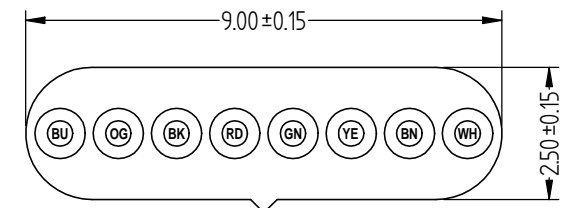

TABLE 1							
MODEL NUMBER	DESCRIPTION	AWG SIZE	No. OF COND	COND STRAND	LENGTH	FIG	COLOR CODE
65-TF264M	FLAT SILVER WIRE, 4C, 1000FT, UL LISTED	26	4	7 X 34	1000 FT	FIG 1	YELLOW, GREEN, RED, BLACK
65-TF266M	FLAT SILVER WIRE, 6C, 1000FT, UL LISTED	26	6	7 X 34	1000 FT	FIG 2	WHITE, BLACK, RED, GREEN, YELLOW, BLUE
65-TF268M	FLAT SILVER WIRE, 8C, 1000FT, UL LISTED	26	8	7 X 34	1000 FT	FIG 3	BLUE, ORANGE, BLACK, RED, GREEN, YELLOW, BROWN, WHITE

FIG 1

FIG 2

FIG 3

DESCRIPTION: FLAT SILVER WIRE XC, 1000FT, UL LISTED  
 MODEL NUMBER: 65-TF26XM (SEE TABLE 1)  
 APPLICATION: FLAT SILVER SATIN CABLE TELEPHONE AND COMPUTER  
 CRIMP TOOL: N/A  
 IMPEDANCE: N/A  
 FREQUENCY RANGE: N/A  
 MATERIAL: CONDUCTOR BARE COPPER  
 INSULATOR PP  
 JACKET PVC  
 RoHS COMPLIANCE: YES  
 TECHNICAL DETAIL: N/A

	3RD ANGLE PROJECTION	AIM-Cambridge	
		Title: FALT SILVER WIRE, XC, 1000FT, UL LISTED	
<small>This PROPRIETARY Document is property of Cinch Connectivity Solutions. It is confidential in nature, non-transferable, and issued with the clear understanding that it is not traced or copied without permission and is returnable upon demand.</small> <small>INTERPRET DRAWING IN ACCORDANCE WITH ASME Y14.5-2009.</small>	RoHS <input checked="" type="checkbox"/> 2002/95/EC	Model No. 65-TF26XM	
	UNLESS OTHERWISE SPECIFIED UNITS: METRIC	Size A	DO NOT SCALE DRAWING
	.XX ± .51 .XXX ± .127	Date: 5/4/2013	Sheet 1 of 1
	ANGLES ± 2°		