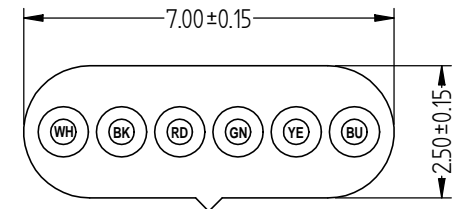

TABLE 1							
MODEL NUMBER	DESCRIPTION	AWG SIZE	No. OF COND	COND STRAND	LENGTH	FIG	COLOR CODE
65-TF264M	FLAT SILVER WIRE, 4C, 1000FT, UL LISTED	26	4	7 X 34	1000 FT	FIG 1	YELLOW, GREEN, RED, BLACK
65-TF266M	FLAT SILVER WIRE, 6C, 1000FT, UL LISTED	26	6	7 X 34	1000 FT	FIG 2	WHITE, BLACK, RED, GREEN, YELLOW, BLUE
65-TF268M	FLAT SILVER WIRE, 8C, 1000FT, UL LISTED	26	8	7 X 34	1000 FT	FIG 3	BLUE, ORANGE, BLACK, RED, GREEN, YELLOW, BROWN, WHITE

FIG 1

FIG 2

FIG 3

DESCRIPTION: FLAT SILVER WIRE XC, 1000FT, UL LISTED  
 MODEL NUMBER: 65-TF26XM (SEE TABLE 1)  
 APPLICATION: FLAT SILVER SATIN CABLE TELEPHONE AND COMPUTER  
 CRIMP TOOL: N/A  
 IMPEDANCE: N/A  
 FREQUENCY RANGE: N/A  
 MATERIAL: CONDUCTOR BARE COPPER  
 INSULATOR PP  
 JACKET PVC  
 RoHS COMPLIANCE: YES  
 TECHNICAL DETAIL: N/A

	3RD ANGLE PROJECTION	AIM-Cambridge	
		Title: FALT SILVER WIRE, XC, 1000FT, UL LISTED	
<small>This PROPRIETARY Document is property of Cinch Connectivity Solutions. It is confidential in nature, non-transferable, and issued with the clear understanding that it is not traced or copied without permission and is returnable upon demand.</small> <small>INTERPRET DRAWING IN ACCORDANCE WITH ASME Y14.5-2009.</small>	RoHS <input checked="" type="checkbox"/> 2002/95/EC	Model No. 65-TF26XM	
	UNLESS OTHERWISE SPECIFIED UNITS: METRIC	Size A	DO NOT SCALE DRAWING
	.XX ± .51 .XXX ± .127	Date: 5/4/2013	Sheet 1 of 1
	ANGLES ± 2°		