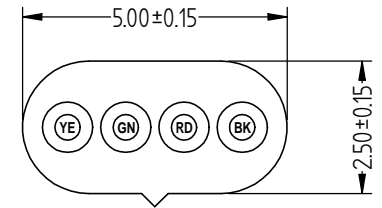

TABLE 1							
MODEL NUMBER	DESCRIPTION	AWG SIZE	No. OF COND	COND STRAND	LENGTH	FIG	COLOR CODE
65-TF264M	FLAT SILVER WIRE, 4C, 1000FT, UL LISTED	26	4	7 X 34	1000 FT	FIG 1	YELLOW, GREEN, RED, BLACK
65-TF266M	FLAT SILVER WIRE, 6C, 1000FT, UL LISTED	26	6	7 X 34	1000 FT	FIG 2	WHITE, BLACK, RED, GREEN, YELLOW, BLUE
65-TF268M	FLAT SILVER WIRE, 8C, 1000FT, UL LISTED	26	8	7 X 34	1000 FT	FIG 3	BLUE, ORANGE, BLACK, RED, GREEN, YELLOW, BROWN, WHITE

FIG 1

FIG 2

FIG 3

DESCRIPTION: FLAT SILVER WIRE XC, 1000FT, UL LISTED  
 MODEL NUMBER: 65-TF26XM (SEE TABLE 1)  
 APPLICATION: FLAT SILVER SATIN CABLE TELEPHONE AND COMPUTER  
 CRIMP TOOL: N/A  
 IMPEDANCE: N/A  
 FREQUENCY RANGE: N/A  
 MATERIAL: CONDUCTOR BARE COPPER  
 INSULATOR PP  
 JACKET PVC  
 RoHS COMPLIANCE: YES  
 TECHNICAL DETAIL: N/A

	3RD ANGLE PROJECTION	AIM-Cambridge	
		Title: FALT SILVER WIRE, XC, 1000FT, UL LISTED	
<small>This PROPRIETARY Document is property of Cinch Connectivity Solutions. It is confidential in nature, non-transferable, and issued with the clear understanding that it is not traced or copied without permission and is returnable upon demand.</small> <small>INTERPRET DRAWING IN ACCORDANCE WITH ASME Y14.5-2009.</small>	RoHS <input checked="" type="checkbox"/> 2002/95/EC	Model No. 65-TF26XM	
	UNLESS OTHERWISE SPECIFIED UNITS: METRIC	Size A	DO NOT SCALE DRAWING
	.XX ± .51 .XXX ± .127	Date: 5/4/2013	Sheet 1 of 1
	ANGLES ± 2°		