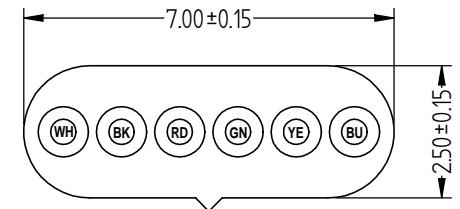

TABLE 1							
MODEL NUMBER	DESCRIPTION	AWG SIZE	No. OF COND	COND STRAND	LENGTH	FIG	COLOR CODE
65-TF264M	FLAT SILVER WIRE, 4C, 1000FT, UL LISTED	26	4	7 X 34	1000 FT	FIG 1	YELLOW, GREEN, RED, BLACK
65-TF266M	FLAT SILVER WIRE, 6C, 1000FT, UL LISTED	26	6	7 X 34	1000 FT	FIG 2	WHITE, BLACK, RED, GREEN, YELLOW, BLUE
65-TF268M	FLAT SILVER WIRE, 8C, 1000FT, UL LISTED	26	8	7 X 34	1000 FT	FIG 3	BLUE, ORANGE, BLACK, RED, GREEN, YELLOW, BROWN, WHITE

FIG 1

FIG 2

FIG 3

DESCRIPTION: FLAT SILVER WIRE XC, 1000FT, UL LISTED  
 MODEL NUMBER: 65-TF26XM (SEE TABLE 1)  
 APPLICATION: FLAT SILVER SATIN CABLE TELEPHONE AND COMPUTER  
 CRIMP TOOL: N/A  
 IMPEDANCE: N/A  
 FREQUENCY RANGE: N/A  
 MATERIAL: CONDUCTOR BARE COPPER  
 INSULATOR PP  
 JACKET PVC  
 RoHS COMPLIANCE: YES  
 TECHNICAL DETAIL: N/A

	3RD ANGLE PROJECTION	AIM-Cambridge	
		Title: FLAT SILVER WIRE, XC, 1000FT, UL LISTED	
<small>This PROPRIETARY Document is property of Cinch Connectivity Solutions. It is confidential in nature, non-transferable, and issued with the clear understanding that it is not traced or copied without permission and is returnable upon demand.</small> <small>INTERPRET DRAWING IN ACCORDANCE WITH ASME Y14.5-2009.</small>	RoHS <input checked="" type="checkbox"/> 2002/95/EC	Model No. 65-TF26XM	
	UNLESS OTHERWISE SPECIFIED UNITS: METRIC	Size A	DO NOT SCALE DRAWING
	.XX ± .51 .XXX ± .127	Date: 5/4/2013	Sheet 1 of 1
	ANGLES ± 2°		