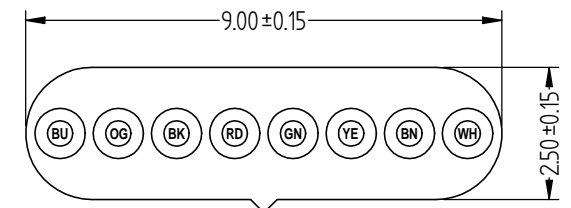

TABLE 1							
MODEL NUMBER	DESCRIPTION	AWG SIZE	No. OF COND	COND STRAND	LENGTH	FIG	COLOR CODE
65-TF264M	FLAT SILVER WIRE, 4C, 1000FT, UL LISTED	26	4	7 X 34	1000 FT	FIG 1	YELLOW, GREEN, RED, BLACK
65-TF266M	FLAT SILVER WIRE, 6C, 1000FT, UL LISTED	26	6	7 X 34	1000 FT	FIG 2	WHITE, BLACK, RED, GREEN, YELLOW, BLUE
65-TF268M	FLAT SILVER WIRE, 8C, 1000FT, UL LISTED	26	8	7 X 34	1000 FT	FIG 3	BLUE, ORANGE, BLACK, RED, GREEN, YELLOW, BROWN, WHITE

FIG 1

FIG 2

FIG 3

DESCRIPTION: FLAT SILVER WIRE XC, 1000FT, UL LISTED  
 MODEL NUMBER: 65-TF26XM (SEE TABLE 1)  
 APPLICATION: FLAT SILVER SATIN CABLE TELEPHONE AND COMPUTER  
 CRIMP TOOL: N/A  
 IMPEDANCE: N/A  
 FREQUENCY RANGE: N/A  
 MATERIAL: CONDUCTOR BARE COPPER  
 INSULATOR PP  
 JACKET PVC  
 RoHS COMPLIANCE: YES  
 TECHNICAL DETAIL: N/A

	3RD ANGLE PROJECTION	AIM-Cambridge	
		Title: FLAT SILVER WIRE, XC, 1000FT, UL LISTED	
<small>This PROPRIETARY Document is property of Cinch Connectivity Solutions. It is confidential in nature, non-transferable, and issued with the clear understanding that it is not traced or copied without permission and is returnable upon demand.</small> <small>INTERPRET DRAWING IN ACCORDANCE WITH ASME Y14.5-2009.</small>	RoHS <input checked="" type="checkbox"/> 2002/95/EC	Model No. 65-TF26XM	
	UNLESS OTHERWISE SPECIFIED UNITS: METRIC	Size A	DO NOT SCALE DRAWING
	.XX ± .51 .XXX ± .127	Date: 5/4/2013	Sheet 1 of 1
	ANGLES ± 2°		