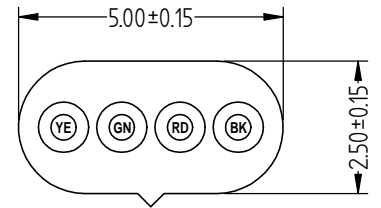

TABLE 1							
MODEL NUMBER	DESCRIPTION	AWG SIZE	No. OF COND	COND STRAND	LENGTH	FIG	COLOR CODE
65-TF264M	FLAT SILVER WIRE, 4C, 1000FT, UL LISTED	26	4	7 X 34	1000 FT	FIG 1	YELLOW, GREEN, RED, BLACK
65-TF266M	FLAT SILVER WIRE, 6C, 1000FT, UL LISTED	26	6	7 X 34	1000 FT	FIG 2	WHITE, BLACK, RED, GREEN, YELLOW, BLUE
65-TF268M	FLAT SILVER WIRE, 8C, 1000FT, UL LISTED	26	8	7 X 34	1000 FT	FIG 3	BLUE, ORANGE, BLACK, RED, GREEN, YELLOW, BROWN, WHITE

FIG 1

FIG 2

FIG 3

DESCRIPTION: FLAT SILVER WIRE XC, 1000FT, UL LISTED  
 MODEL NUMBER: 65-TF26XM (SEE TABLE 1)  
 APPLICATION: FLAT SILVER SATIN CABLE TELEPHONE AND COMPUTER  
 CRIMP TOOL: N/A  
 IMPEDANCE: N/A  
 FREQUENCY RANGE: N/A  
 MATERIAL: CONDUCTOR BARE COPPER  
 INSULATOR PP  
 JACKET PVC  
 RoHS COMPLIANCE: YES  
 TECHNICAL DETAIL: N/A

	3RD ANGLE PROJECTION	AIM-Cambridge	
		Title: FLAT SILVER WIRE, XC, 1000FT, UL LISTED	
<small>This PROPRIETARY Document is property of Cinch Connectivity Solutions. It is confidential in nature, non-transferable, and issued with the clear understanding that it is not traced or copied without permission and is returnable upon demand.</small> <small>INTERPRET DRAWING IN ACCORDANCE WITH ASME Y14.5-2009.</small>	RoHS <input checked="" type="checkbox"/> 2002/95/EC	Model No. 65-TF26XM	
	UNLESS OTHERWISE SPECIFIED UNITS: METRIC	Size A	DO NOT SCALE DRAWING
	.XX ± .51 .XXX ± .127	Date: 5/4/2013	Sheet 1 of 1
	ANGLES ± 2°		