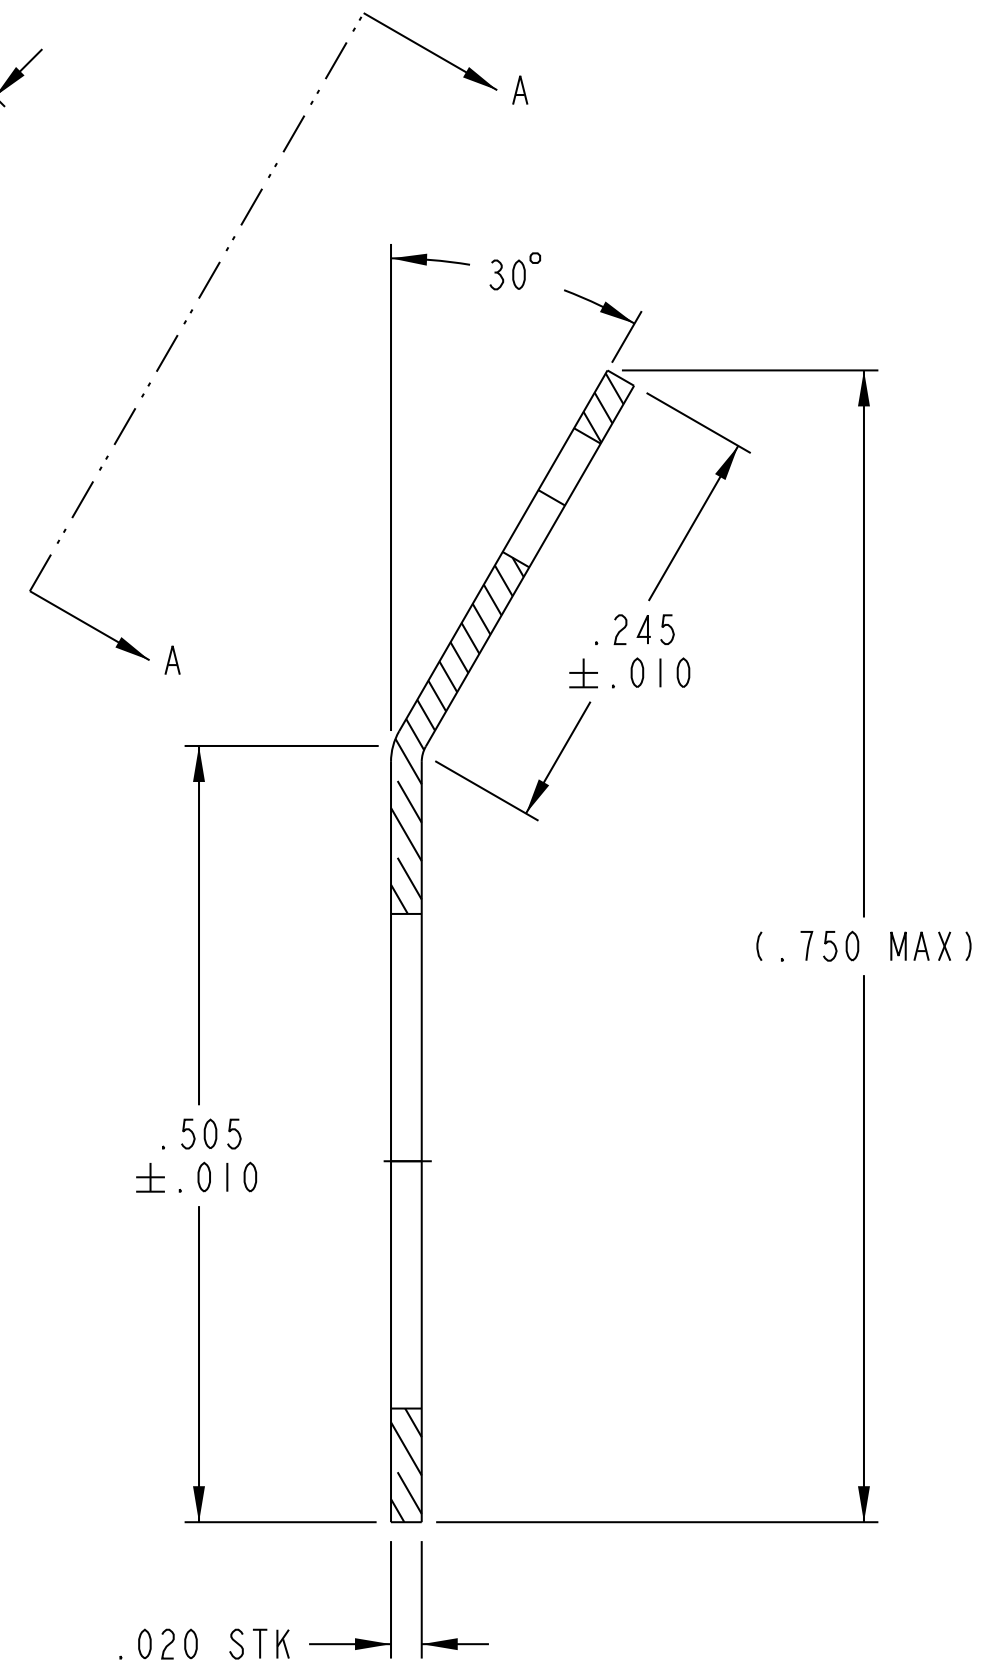

ZONE	REV	ECO	DESCRIPTION	APPROVER	DATE
	E	53583		C. MOHAHAN	8/12/11
	F	54061		C. MONAHAN	2/23/12

VIEW A-A

SECTION A-A

NOTES: UNLESS OTHERWISE SPECIFIED.

1 BRASS ALLOY C26000 OR C 2600

2. TFS-4

3 PLATING: 8-1570-XX  
PER TFS-1 OR -U  
FOR UNPLATED

3.1 SURFACE AREA: .3862 SQ IN

	MODEL NO.					
			CAGE CODE 14949	TITLE GROUND LUG		
<small>THIS PROPRIETARY DOCUMENT IS PROPERTY OF EMERSON NETWORK POWER CONNECTIVITY SOLUTIONS. IT IS CONFIDENTIAL IN NATURE, NON-TRANSFERABLE, AND ISSUED WITH A CLEAR UNDERSTANDING THAT IT IS NOT TO BE REPRODUCED OR COPIED WITHOUT PERMISSION AND IS RETURNABLE UPON DEMAND.</small>	<small>UNLESS OTHERWISE SPECIFIED UNITS: INCH .XX ± .01 .XXX ± .003 .XXXX ± .0010 ANGLE ± 3° 00'</small>	DRAWN BY C. WALLACE	DATE 3/22/12	DRAWING NO. 8-1570	REV. F	MATERIAL 1
		APPROVED BY C. MONAHAN	DATE 2/23/12	SIZE C	DO NOT SCALE DRAWING	SCALE 8:1
			SHEET 1 OF 1			