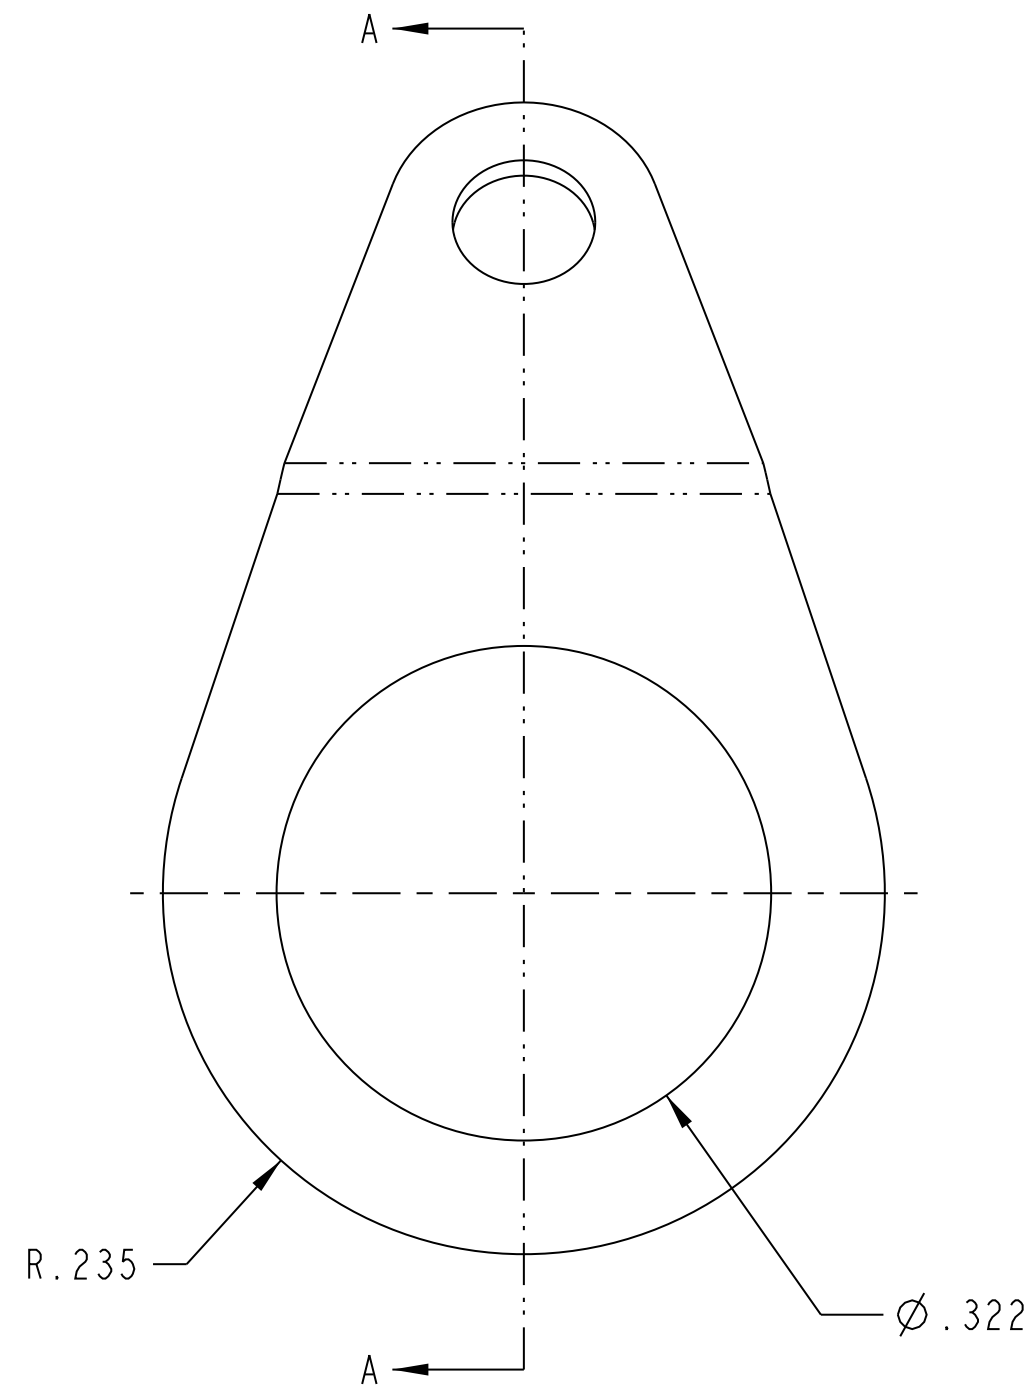

ZONE	REV	ECO	DESCRIPTION	APPROVER	DATE
	E	53583		C. MOHAHAN	8/12/11
	F	54061		C. MONAHAN	2/23/12

VIEW A-A

SECTION A-A

NOTES: UNLESS OTHERWISE SPECIFIED.

1 BRASS ALLOY C26000 OR C 2600

2. TFS-4

3 PLATING: 8-1570-XX  
PER TFS-1 OR -U  
FOR UNPLATED

3.1 SURFACE AREA: .3862 SQ IN

	MODEL NO.					
			CAGE CODE 14949	TITLE GROUND LUG		
<small>THIS PROPRIETARY DOCUMENT IS PROPERTY OF EMERSON NETWORK POWER CONNECTIVITY SOLUTIONS. IT IS CONFIDENTIAL IN NATURE, NON-TRANSFERABLE, AND ISSUED WITH A CLEAR UNDERSTANDING THAT IT IS NOT TO BE REPRODUCED OR COPIED WITHOUT PERMISSION AND IS RETURNABLE UPON DEMAND.</small>	<small>UNLESS OTHERWISE SPECIFIED UNITS: INCH .XX ± .01 .XXX ± .003 .XXXX ± .0010 ANGLE ± 3° 00'</small>	DRAWN BY C. WALLACE	DATE 3/22/12	DRAWING NO. 8-1570	REV. F	MATERIAL 1
		APPROVED BY C. MONAHAN	DATE 2/23/12	SIZE C	DO NOT SCALE DRAWING	SCALE 8:1
			SHEET 1 OF 1			