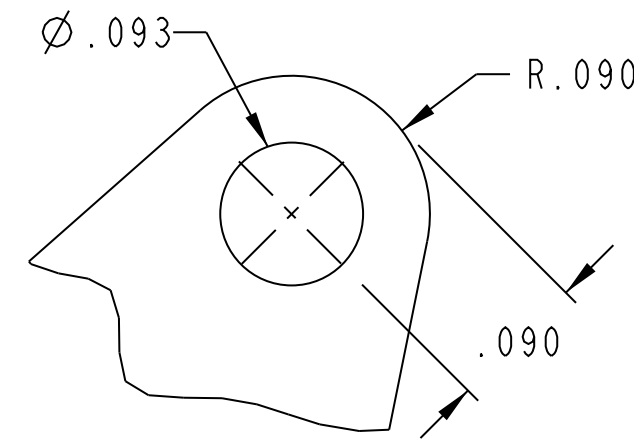

ZONE	REV	ECO	DESCRIPTION	APPROVER	DATE
	E	53583		C. MOHAHAN	8/12/11
	F	54061		C. MONAHAN	2/23/12

VIEW A-A

SECTION A-A

NOTES: UNLESS OTHERWISE SPECIFIED.

1 BRASS ALLOY C26000 OR C 2600

2. TFS-4

3 PLATING: 8-1570-XX  
PER TFS-1 OR -U  
FOR UNPLATED

3.1 SURFACE AREA: .3862 SQ IN

	MODEL NO.					
			CAGE CODE 14949	TITLE GROUND LUG		
<small>THIS PROPRIETARY DOCUMENT IS PROPERTY OF EMERSON NETWORK POWER CONNECTIVITY SOLUTIONS. IT IS CONFIDENTIAL IN NATURE, NON-TRANSFERABLE, AND ISSUED WITH A CLEAR UNDERSTANDING THAT IT IS NOT TO BE REPRODUCED OR COPIED WITHOUT PERMISSION AND IS RETURNABLE UPON DEMAND.</small>	<small>UNLESS OTHERWISE SPECIFIED UNITS: INCH .XX ± .01 .XXX ± .003 .XXXX ± .0010 ANGLE ± 3° 00'</small>	DRAWN BY C. WALLACE	DATE 3/22/12	DRAWING NO. 8-1570	REV. F	MATERIAL 1
		APPROVED BY C. MONAHAN	DATE 2/23/12	SIZE C	DO NOT SCALE DRAWING	SCALE 8:1
			SHEET 1 OF 1			