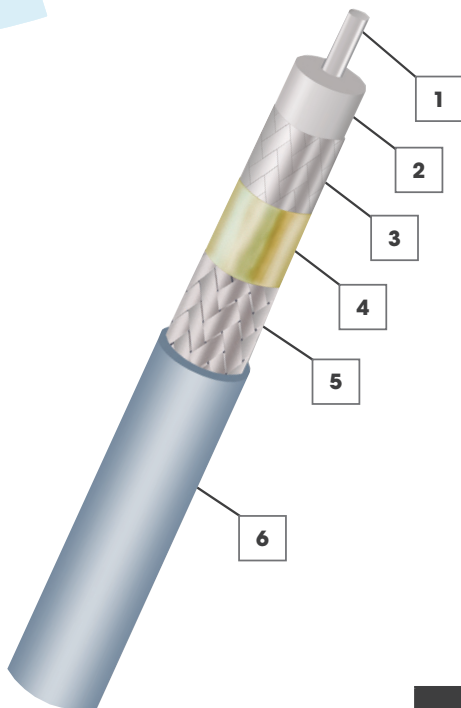

Semflex Bulk Cable in 25ft Packages

Choose from the top 9 Semflex cables that include HP120S, HP160S, HP160U, HP190S, LA190S, LA290S, SW060, SW086 and the SW110 types.

Markets

High-end RF/Microwave systems used in:

- Military
- Commercial
- Test and production lab applications

Applications

- Engineering prototyping
- Small production runs
- Custom test cables assemblies

Part Number	Description	Electrical Specs			Mechanical Specs, in.					
		Max. Freq GHz	Insertion Loss dB/ft @ 18GHz	Inside Bend Radius Min, in.	1 Center Conductor	2 Dielectric	3 Outer Conductor	4 Interlayer	5 Shield	6 Jacket
88142-L25	Cable HP120S 25 ft length	50	0.752	0.600"	0.025"	0.074"	0.080"	0.088"	0.104"	0.124"
88164-L25	Cable HP160S 25 ft length	40	0.566	0.900"	0.036"	0.106"	0.118"	0.127"	0.143"	0.160"
88327-L25	Cable HP160U 25 ft length	40	0.692	0.900"	0.034"	0.097"	0.109"	0.120"	0.136"	0.168"
88127-L25	Cable HP190S 25 ft length	28	0.379	1.100"	0.051"	0.151"	0.163"	0.172"	0.188"	0.205"
88315-L25	Cable LA190S 25 ft length	28	0.371	1.100"	0.055"	0.147"	0.158"	N/A	0.174"	0.189"
88242-L25	Cable LA290S 25 ft length	19.7	0.213	1.600"	0.089"	0.241"	0.253"	N/A	0.269"	0.292"
FSW060-EF-L25	Cable SW060 25 ft length	129	1.693	0.275"	0.011"	0.033"	0.039"	N/A	0.049"	0.060"
FSW086-EF-L25	Cable SW086 25 ft length	71	1.073	0.400"	0.020"	0.059"	0.065"	N/A	0.083"	0.091"
FSW110-EF-L25	Cable SW110 25 ft length	55	0.792	0.500"	0.025"	0.074"	0.080"	N/A	0.096"	0.118"