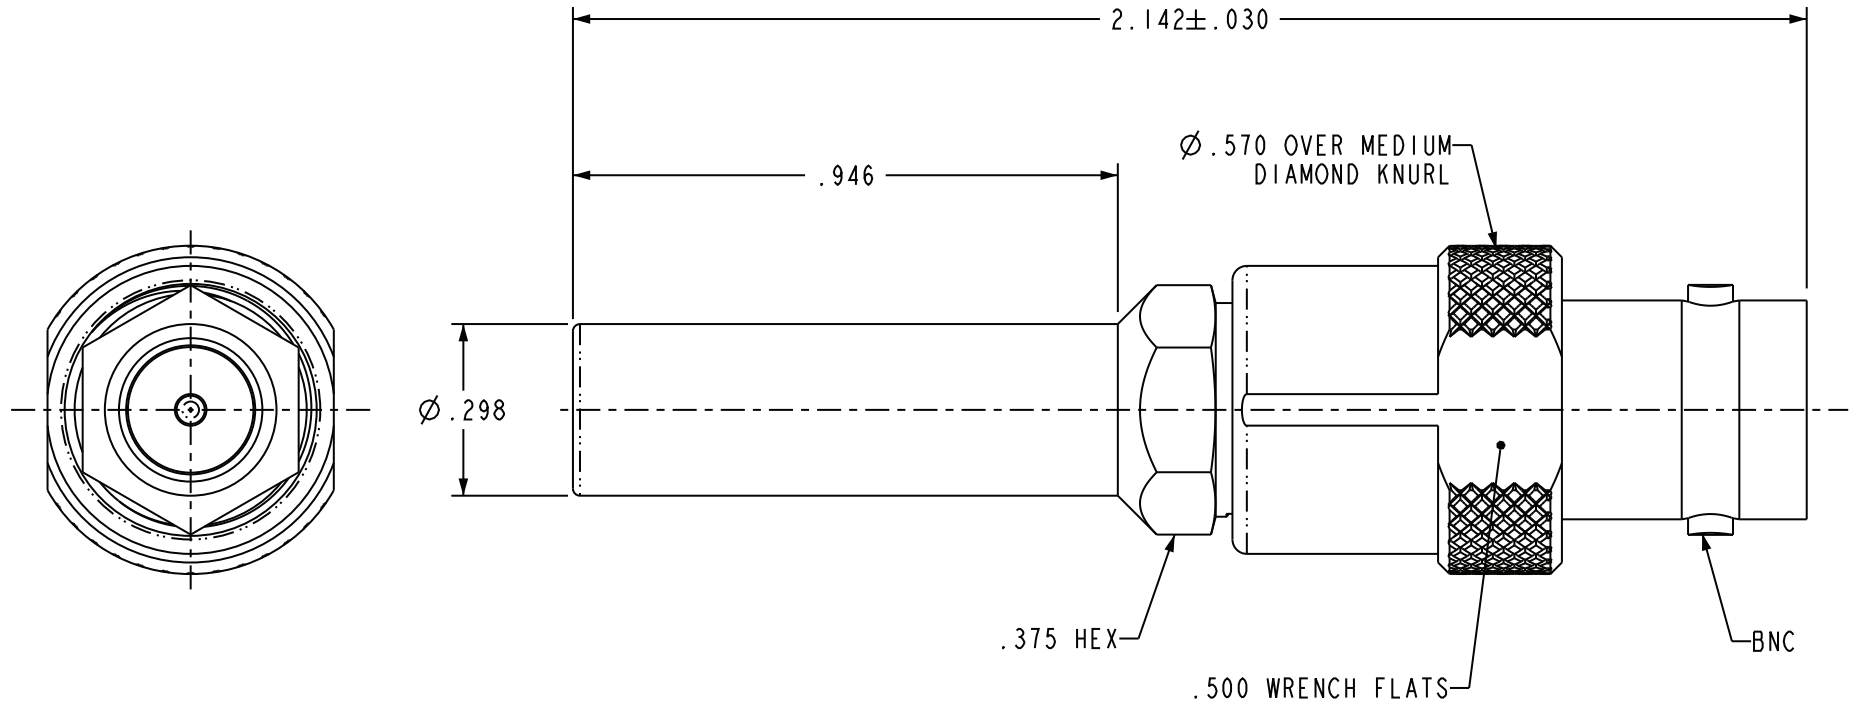

2. 75 OHM BETWEEN SERIES ADAPTER FEMALE BNC JACK TO MINIATURE MALE PATCH PLUG

1. FINISH: TFS-1A (NICKEL)

NOTES: UNLESS OTHERWISE SPECIFIED.

INTERPRET DRAWING PER MIL-STD-100. DIMENSIONS ARE IN INCHES AND INCLUDE FINISH THICKNESS UNLESS OTHERWISE SPECIFIED.		TOL: UNLESS SPECIFIED. .XX ± .01 .XXX ± .003 .XXXX ± .0010 ANGLE ± 1° 00' CRITICAL		Connectivity Solutions 299 Johnson Ave. Ste. 100 Waseca, MN 56093 1-800-247-8256	
DRN B. RYAN	6-1-11	MATERIAL:	TITLE: ADMW12		
CHK T. KOHLER	6-2-11	FINISH:	SIZE A	CAGE CODE 14949	DRAWING NO. 105-0408
QUALITY					REV. H
MANUF					
APPROVED					
SURFACE AREA	PROF TITLE NO. 105-0408	DO NOT SCALE DWG	SCALE 3/1	DATE 2-8-73	SHEET 1 OF 2