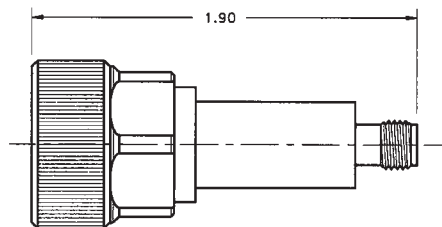

### 7mm to SMA Male Plug

Model Number

ADT-2540-7M-SMM-02

**SPECIFICATIONS**

**Frequency:** DC - 18.0 GHz

**VSWR:** 1.025 + .0025 f (GHz)

**Impedance:** 50 Ohms

**Finish:** Passivated Stainless Steel

### 7mm to SMA Female Jack

Model Number

ADT-2541-7M-SMF-02

**SPECIFICATIONS**

**Frequency:** DC - 18.0 GHz

**VSWR:** 1.025 + .0025 f (GHz)

**Impedance:** 50 Ohms

**Finish:** Passivated Stainless Steel

### 7mm to SMA Male Plug - Long Neck Adapter

Model Number

ADT-2675-7M-SMM-02

**SPECIFICATIONS**

**Frequency:** DC - 18.0 GHz

**VSWR:** 1.025 + .0025 f (GHz)

**Impedance:** 50 Ohms

**Finish:** Passivated Stainless Steel

### 7mm to SMA Female Jack- Long Neck Adapter

Model Number

ADT-2676-7M-SMF-02

**SPECIFICATIONS**

**Frequency:** DC - 18.0 GHz

**VSWR:** 1.025 + .0025 f (GHz)

**Impedance:** 50 Ohms

**Finish:** Passivated Stainless Steel