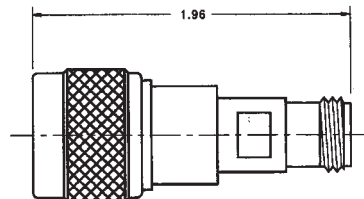

Impedance: 50 Ohms

Finish: Passivated Stainless Steel

N Male Plug to TNC Female Jack

Model Number

ADT-2585-NM-TNF-02

SPECIFICATIONS

Frequency: DC - 18.0 GHz

VSWR: 1.04 @ DC-4.0 GHz

1.07 @ 4.0-8.0 GHz

1.12 @ 8.0-18.0 GHz

Impedance: 50 Ohms

Finish: Passivated Stainless Steel

N Female to TNC Male Plug

Model Number

ADT-2586-NF-TNM-02

SPECIFICATIONS

Frequency: DC - 18.0 GHz

VSWR: 1.04 @ DC-4.0 GHz

1.07 @ 4.0-8.0 GHz

1.12 @ 8.0-18.0 GHz

Impedance: 50 Ohms

Finish: Passivated Stainless Steel

N Female to TNC Female Jack

Model Number