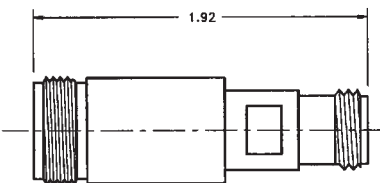

ADT-2587-NF-TNF-02

SPECIFICATIONS

Frequency: DC - 18.0 GHz

VSWR: 1.04 @ DC-4.0 GHz

1.07 @ 4.0-8.0 GHz

1.12 @ 8.0-18.0 GHz

Impedance: 50 Ohms

Finish: Passivated Stainless Steel