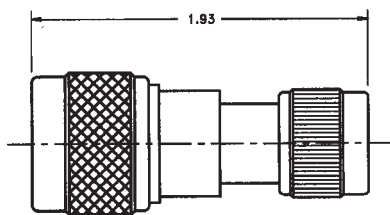

N Male Plug to TNC Male Plug

Model Number

ADT-2584-NM-TNM-02

SPECIFICATIONS

Frequency: DC - 18.0 GHz

VSWR: 1.04 @ DC-4.0 GHz

1.07 @ 4.0-8.0 GHz

1.12 @ 8.0-18.0 GHz

Impedance: 50 Ohms

Finish: Passivated Stainless Steel

N Male Plug to TNC Female Jack

Model Number

ADT-2585-NM-TNF-02

SPECIFICATIONS

Frequency: DC - 18.0 GHz

VSWR: 1.04 @ DC-4.0 GHz

1.07 @ 4.0-8.0 GHz

1.12 @ 8.0-18.0 GHz

Impedance: 50 Ohms

Finish: Passivated Stainless Steel

N Female to TNC Male Plug

Model Number

ADT-2586-NF-TNM-02

SPECIFICATIONS

Frequency: DC - 18.0 GHz

VSWR: 1.04 @ DC-4.0 GHz

1.07 @ 4.0-8.0 GHz

1.12 @ 8.0-18.0 GHz

Impedance: 50 Ohms

Finish: Passivated Stainless Steel

N Female to TNC Female Jack

Model Number