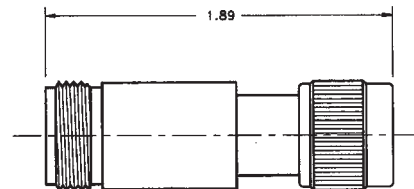

Frequency: DC - 18.0 GHz

VSWR: 1.04 @ DC-4.0 GHz

1.07 @ 4.0-8.0 GHz

1.12 @ 8.0-18.0 GHz

Impedance: 50 Ohms

Finish: Passivated Stainless Steel

N Female to TNC Female Jack

Model Number