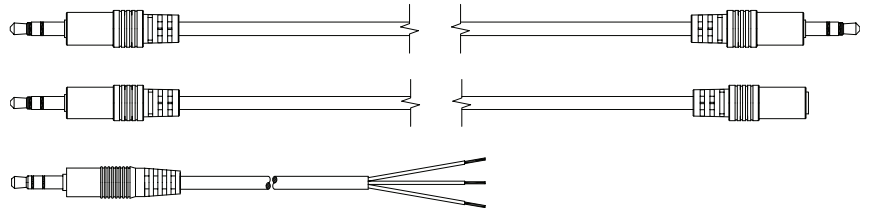

3.5mm Audio Cables

Description

Bel's 3.5mm audio cables offer connection solutions for audio devices with a 3.5mm connector. Bel's 3.5mm audio cables are compatible with smartphones, tablets, laptops, TVs, and other audio devices that are equipped with 3.5mm connectors. Bel offers 3.5mm male to male assemblies, 3.5mm male to female audio extension cables, and additionally 3.5mm male to a tinned lead free end. The 3.5mm audio extension cable is an ideal solution to both extend the length of a 3.5mm audio cable and protect 3.5mm AUX ports on audio devices from constant use. Bel's audio cables are assembled with RoHS compliant materials.

Bel Part Number	Connector End A	Connector End B	Lengths	
			ft	m
BC-A3MM003F	Male 3.5mm 3pin Stereo Plug	Male 3.5mm 3pin Stereo Plug	3ft	0.91m
BC-A3MM006F	Male 3.5mm 3pin Stereo Plug	Male 3.5mm 3pin Stereo Plug	6ft	1.82m
BC-A3MF006F	Male 3.5mm 3pin Stereo Plug	Female 3.5mm 3pin Stereo Plug	6ft	1.82m
BC-A3ML006F	Male 3.5mm 3pin Stereo Plug	Tinned Lead Free End	6ft	1.82m