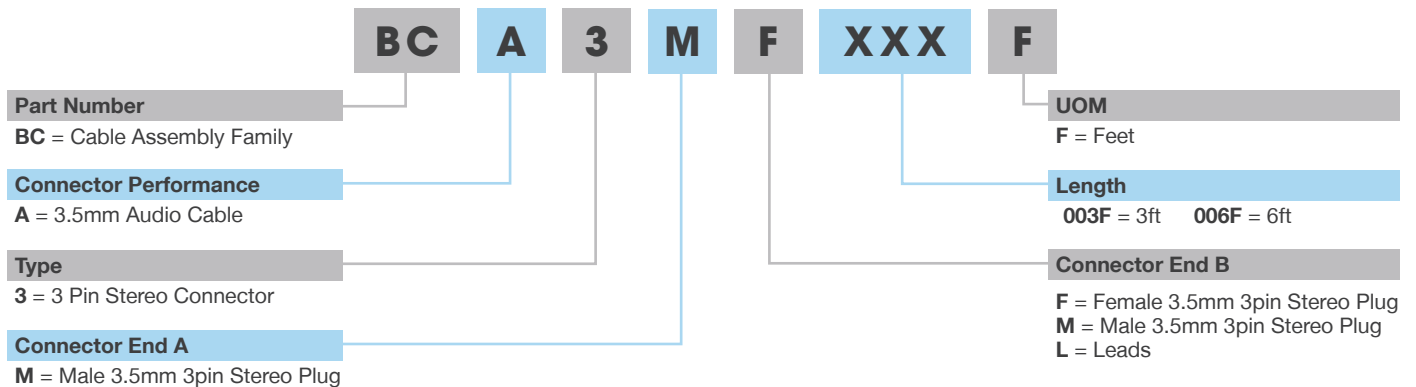

3.5mm Audio Cables

Description

Bel's 3.5mm audio cables offer connection solutions for audio devices with a 3.5mm connector. Bel's 3.5mm audio cables are compatible with smartphones, tablets, laptops, TVs, and other audio devices that are equipped with 3.5mm connectors. Bel offers 3.5mm male to male assemblies, 3.5mm male to female audio extension cables, and additionally 3.5mm male to a tinned lead free end. The 3.5mm audio extension cable is an ideal solution to both extend the length of a 3.5mm audio cable and protect 3.5mm AUX ports on audio devices from constant use. Bel's audio cables are assembled with RoHS compliant materials.

Bel Part Number	Connector End A	Connector End B	Lengths	
			ft	m
BC-A3MM003F	Male 3.5mm 3pin Stereo Plug	Male 3.5mm 3pin Stereo Plug	3ft	0.91m
BC-A3MM006F	Male 3.5mm 3pin Stereo Plug	Male 3.5mm 3pin Stereo Plug	6ft	1.82m
BC-A3MF006F	Male 3.5mm 3pin Stereo Plug	Female 3.5mm 3pin Stereo Plug	6ft	1.82m
BC-A3ML006F	Male 3.5mm 3pin Stereo Plug	Tinned Lead Free End	6ft	1.82m