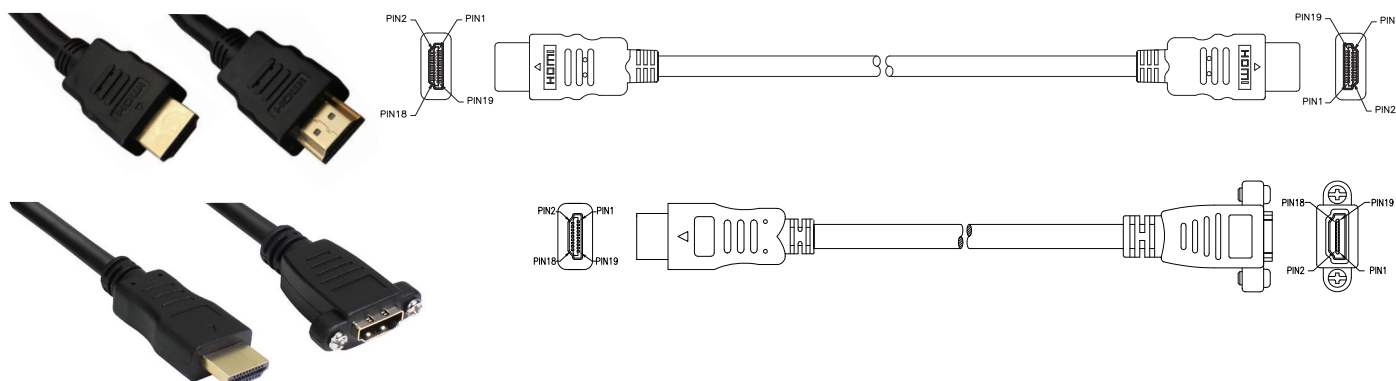

HDMI Cable Assemblies

Description

Bel's HDMI cable assemblies support standard enhanced or high-definition video plus multi-channel audio on a single cable. HDMI technology is an industry-supported, evolving standard that combines video and audio into a single digital interface used in many audio-visual technologies including televisions, screens and displays for IoT applications. The HDMI cable assemblies feature gold-plated connectors to provide superior transmission, high reliability, and durability. The HDMI male to female assemblies features a panel mount design to provide a secured HDMI connection on faceplates or panels. Bel's HDMI assemblies are backwards compatible with previous HDMI standards.

HDMI Male to Male Assemblies

Bel Part Number	End Connector A	End Connector B	Performance	Lengths Available		AWG Size
				ft	m	
BC-HH003F	HDMI Male	HDMI Male	HDMI 2.0	3ft	0.91m	28 AWG
BC-HH006F	HDMI Male	HDMI Male	HDMI 2.0	6ft	1.82m	28 AWG
BC-HH010F	HDMI Male	HDMI Male	HDMI 2.0	10ft	3.04m	28 AWG

HDMI Male to Female Panel Mount Assemblies

Bel Part Number	End Connector A	End Connector B	Performance	Lengths Available		AWG Size
				ft	m	
BC-HF001F	HDMI Male	HDMI Female Panel Mount	HDMI 1.4	1ft	0.30m	28 AWG
BC-HF003F	HDMI Male	HDMI Female Panel Mount	HDMI 1.4	3ft	0.91m	28 AWG
BC-HF006F	HDMI Male	HDMI Female Panel Mount	HDMI 1.4	6ft	1.82m	28 AWG
BC-HF010F	HDMI Male	HDMI Female Panel Mount	HDMI 1.4	10ft	3.04m	28 AWG