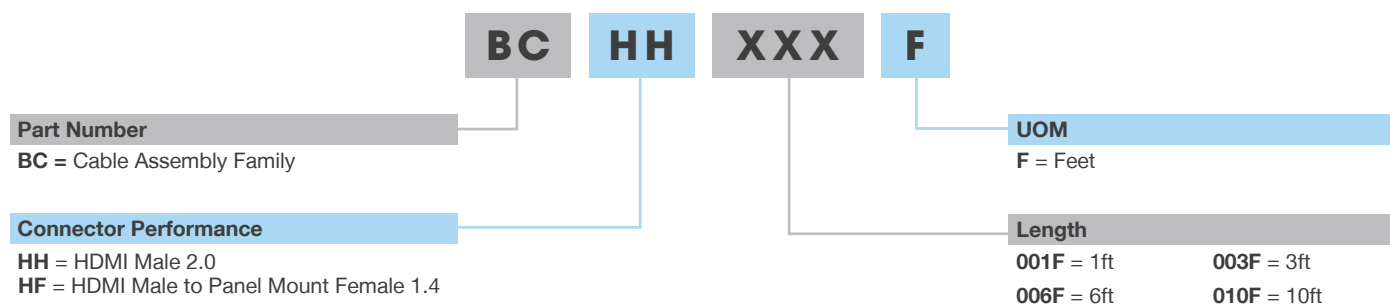

HDMI Male to Female Panel Mount Assemblies

Bel Part Number	End Connector A	End Connector B	Performance	Lengths Available		AWG Size
				ft	m	
BC-HF001F	HDMI Male	HDMI Female Panel Mount	HDMI 1.4	1ft	0.30m	28 AWG
BC-HF003F	HDMI Male	HDMI Female Panel Mount	HDMI 1.4	3ft	0.91m	28 AWG
BC-HF006F	HDMI Male	HDMI Female Panel Mount	HDMI 1.4	6ft	1.82m	28 AWG
BC-HF010F	HDMI Male	HDMI Female Panel Mount	HDMI 1.4	10ft	3.04m	28 AWG