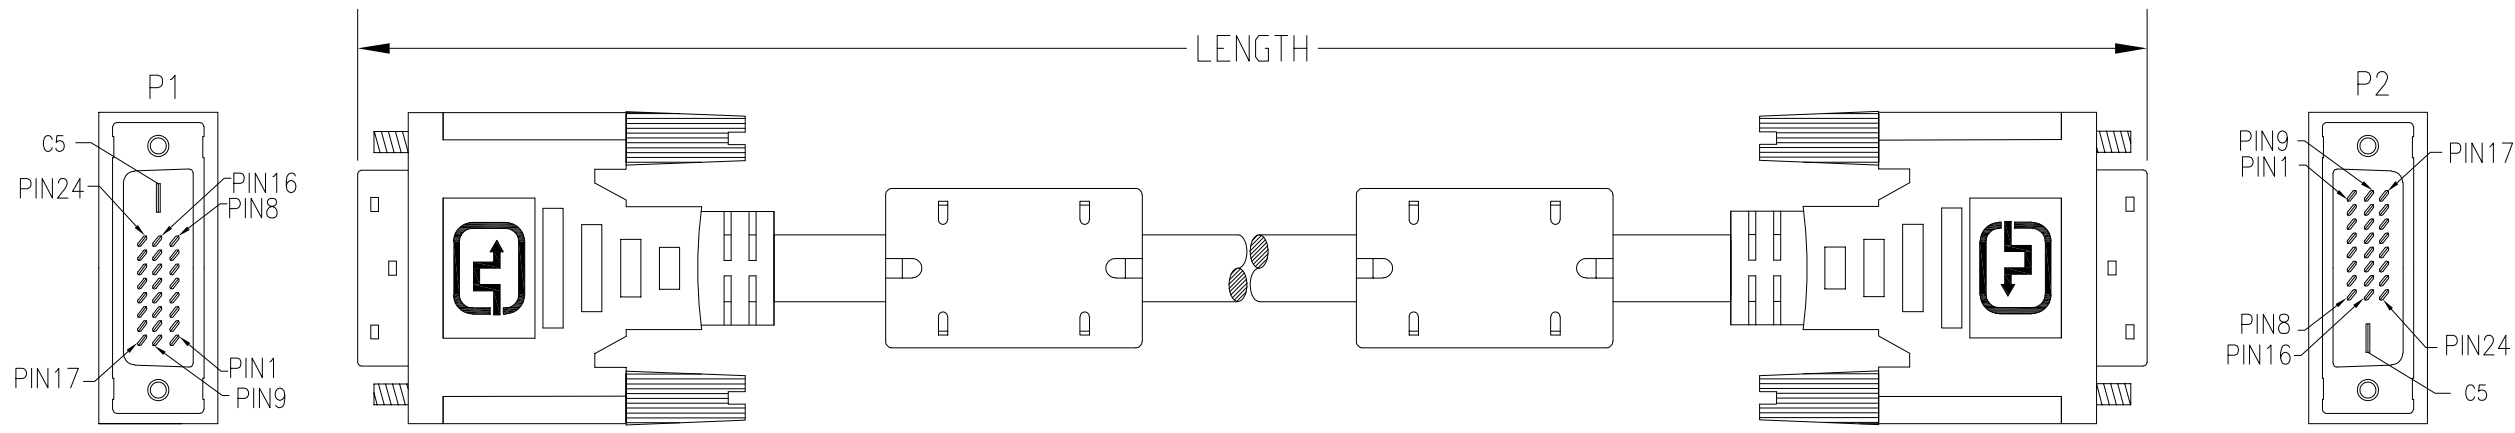

DATE	REV	ECN	APP'D. BY
11/06/19	A0	-	JME
12/04/19	A1	11483	ADB

**PART NUMBER KEY**

**O/A Length Tolerance:**

Metric	
0 ~ 200mm	±10mm
201 ~ 1000mm	±20mm
1001 ~ 1500mm	±25mm
1501 ~ 2100mm	±30mm
>2100mm	±40mm

Imperial	
0 ~ 1ft	±0.5in
2ft ~ 3ft	±0.75in
4ft ~ 7ft	±1.0in
> 7ft	±1.5in

**WIRING MAP**

TYPICAL PART NUMBERS	
PART NUMBER	LENGTH METERS [FEET]
BC-VDDK010M	1 [3.28]
BC-VDDK020M	2 [6.56]
BC-VDDK030M	3 [9.84]
BC-VDDK050M	5 [16.4]

FOR PART NUMBERS NOT SHOWN FOLLOW PART NUMBER KEY FORMAT

**NOTES:**

- EACH CABLE ASSEMBLY INDIVIDUALLY BAGGED
- CONNECTOR (P1): DVI 25 MALE, GOLD PLATING ON CONTACTS, GOLD CONNECTOR, BLACK INSULATOR
- CONNECTOR (P2): DVI 25 MALE, GOLD PLATING ON CONTACTS, GOLD CONNECTOR, BLACK INSULATOR
- WIRE CONSTRUCTION: UL20276; BLACK JACKET, OD 0.338" [8.6mm]
- FERRITE CORE: 0.7 x 1.12 x 0.41", MOLDED BLACK PVC

THIRD ANGLE PROJECTION		206 Van Vorst Street Jersey City, NJ 07302 +1 201 432 0463 <a href="http://www.belfuse.com">http://www.belfuse.com</a>	
DO NOT SCALE DRAWING DRAWING IS SUBJECT TO CHANGE WITHOUT NOTICE		TITLE: DVI-D DUAL LINK TO DVI-D DUAL LINK (24+1 TYP.) CABLE WITH FERRITE CORE	
DIMENSIONS: INCHES [METRIC]	THIS DRAWING AND THE SUBJECT MATTER SHOWN THEREON ARE CONFIDENTIAL AND THE PROPRIETARY PROPERTY OF BEL FUSE, INC. AND SHALL NOT BE REPRODUCED, COPIED, OR USED IN ANY MANNER WITHOUT PRIOR WRITTEN CONSENT OF BEL FUSE, INC.	DRN BY: BTS	DATE: 11/06/19
UNLESS OTHERWISE SPECIFIED TOLERANCES ARE ±.005 [0.13] ANGLES ARE ± 1°		APPD BY: JME	DATE: 11/06/19
SHEET NO. 1 OF 1		DWG NO. CT999211	REV. A1