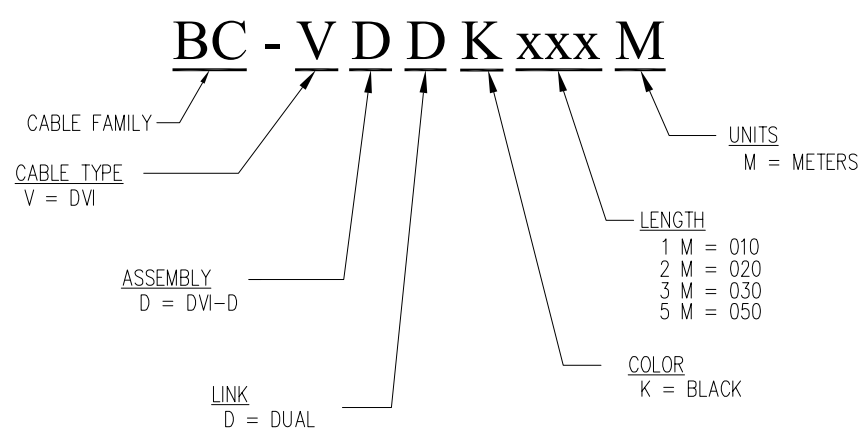

DATE	REV	ECN	APP'D. BY
11/06/19	A0	-	JME
12/04/19	A1	11483	ADB

**PART NUMBER KEY**

**O/A Length Tolerance:**

Metric	
0 ~ 200mm	±10mm
201 ~ 1000mm	±20mm
1001 ~ 1500mm	±25mm
1501 ~ 2100mm	±30mm
>2100mm	±40mm

Imperial	
0 ~ 1ft	±0.5in
2ft ~ 3ft	±0.75in
4ft ~ 7ft	±1.0in
> 7ft	±1.5in

**WIRING MAP**

TYPICAL PART NUMBERS	
PART NUMBER	LENGTH METERS [FEET]
BC-VDDK010M	1 [3.28]
BC-VDDK020M	2 [6.56]
BC-VDDK030M	3 [9.84]
BC-VDDK050M	5 [16.4]

THIRD ANGLE PROJECTION		206 Van Vorst Street Jersey City, NJ 07302 +1 201 432 0463 <a href="http://www.belfuse.com">http://www.belfuse.com</a>	
DO NOT SCALE DRAWING DRAWING IS SUBJECT TO CHANGE WITHOUT NOTICE		TITLE: DVI-D DUAL LINK TO DVI-D DUAL LINK (24+1 TYP.) CABLE WITH FERRITE CORE	
DIMENSIONS: INCHES [METRIC]	THIS DRAWING AND THE SUBJECT MATTER SHOWN THEREON ARE CONFIDENTIAL AND THE PROPRIETARY PROPERTY OF BEL FUSE, INC. AND SHALL NOT BE REPRODUCED, COPIED, OR USED IN ANY MANNER WITHOUT PRIOR WRITTEN CONSENT OF BEL FUSE, INC.	DRN BY: BTS	DATE: 11/06/19
UNLESS OTHERWISE SPECIFIED TOLERANCES ARE ±.005 [0.13] ANGLES ARE ± 1°		APPD BY: JME	DATE: 11/06/19
SHEET NO. 1 OF 1		DWG NO. CT999211	REV. A1