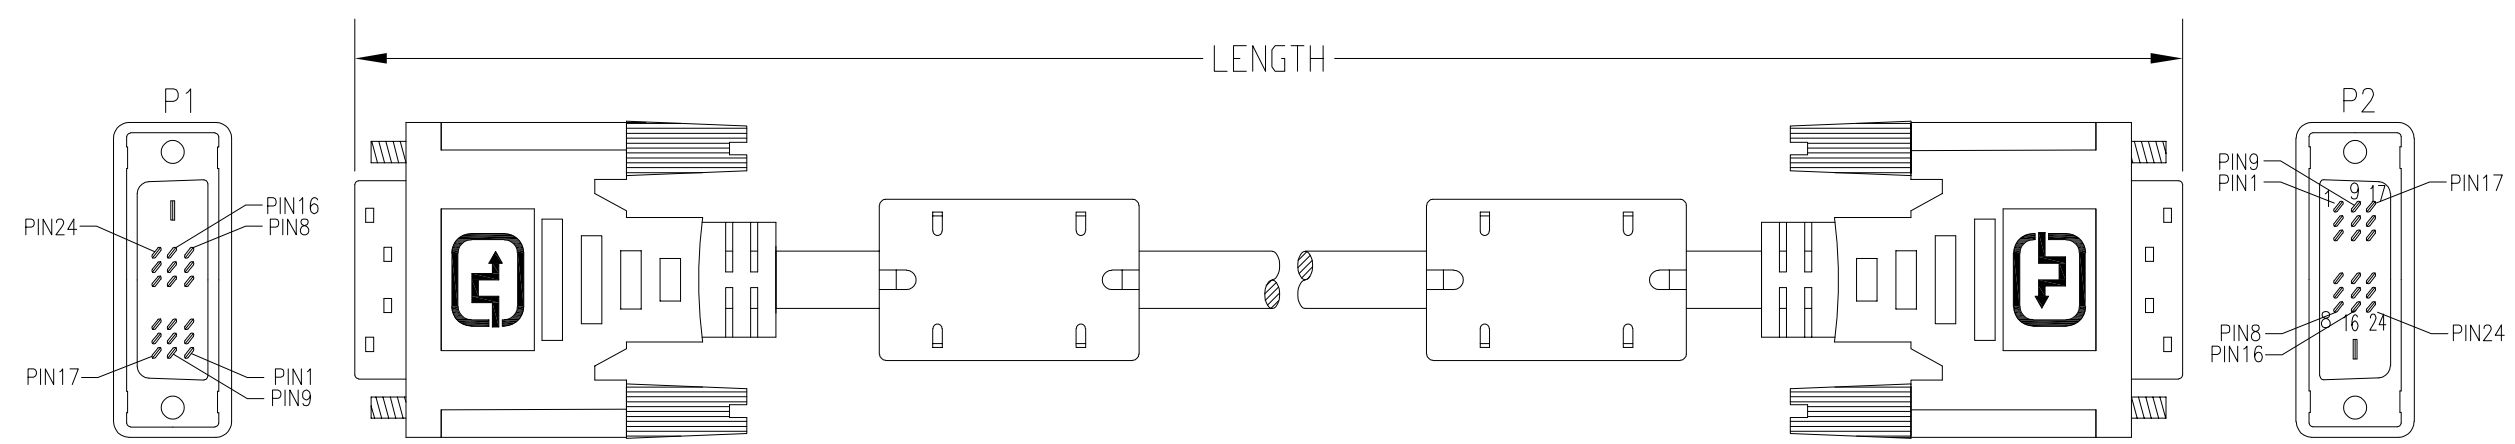

DATE	REV	ECN	APP'D. BY
11/06/19	A0	-	JME
12/04/19	A1	11483	ADB

PART NUMBER KEY

O/A Length Tolerance:

Metric	
0 ~ 200mm	±10mm
201 ~ 1000mm	±20mm
1001 ~ 1500mm	±25mm
1501 ~ 2100mm	±30mm
>2100mm	±40mm

Imperial	
0 ~ 1ft	±0.5in
2ft ~ 3ft	±0.75in
4ft ~ 7ft	±1.0in
> 7ft	±1.5in

NOTES:

- EACH CABLE ASSEMBLY INDIVIDUALLY BAGGED
- CONNECTOR (P1): DVI 19 MALE, GOLD PLATING ON CONTACTS, GOLD CONNECTOR, BLACK INSULATOR
- CONNECTOR (P2): DVI 19 MALE, GOLD PLATING ON CONTACTS, GOLD CONNECTOR, BLACK INSULATOR
- WIRE CONSTRUCTION: UL20276; BLACK JACKET, OD 0.287" [7.3 mm]
- FERRITE CORE: 0.7 x 1.12 x 0.41", MOLDED BLACK PVC

WIRING MAP

TYPICAL PART NUMBERS	
PART NUMBER	LENGTH METERS [FEET]
BC-VDSK010M	1 [3.28]
BC-VDSK020M	2 [6.56]
BC-VDSK030M	3 [9.84]
BC-VDSK050M	5 [16.4]

FOR PART NUMBERS NOT SHOWN FOLLOW PART NUMBER KEY FORMAT

	206 Van Vorst Street Jersey City, NJ 07302 +1 201 432 0463 <a href="http://www.belfuse.com">http://www.belfuse.com</a>	
	TITLE: DVI-D SINGLE LINK TO DVI-D SINGLE LINK (18+1 TYP.) CABLE WITH FERRITE CORE	
DRN BY: BTS	DATE: 11/06/19	THIS DRAWING AND THE SUBJECT MATTER SHOWN THEREON ARE CONFIDENTIAL AND THE PROPRIETARY PROPERTY OF BEL FUSE, INC. AND SHALL NOT BE REPRODUCED, COPIED, OR USED IN ANY MANNER WITHOUT PRIOR WRITTEN CONSENT OF BEL FUSE, INC.
APPD BY: JME	DATE: 11/06/19	
DWG NO. CT999210	REV. A1	