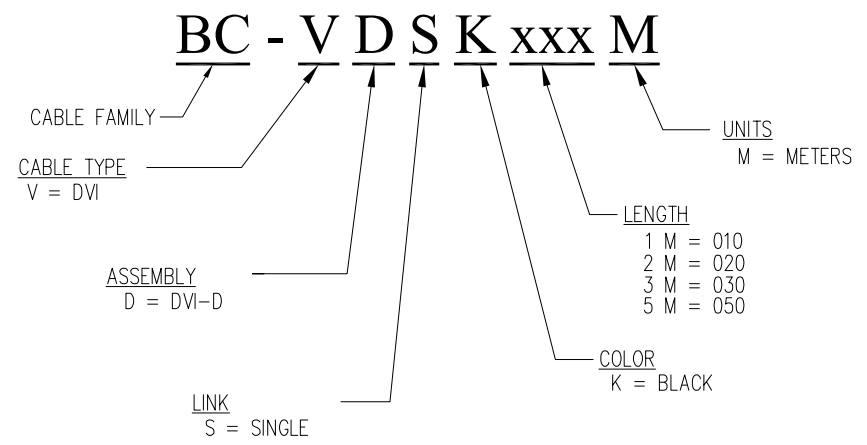

DATE	REV	ECN	APP'D. BY
11/06/19	A0	-	JME
12/04/19	A1	11483	ADB

PART NUMBER KEY

O/A Length Tolerance:

Metric	
0 ~ 200mm	±10mm
201 ~ 1000mm	±20mm
1001 ~ 1500mm	±25mm
1501 ~ 2100mm	±30mm
>2100mm	±40mm

Imperial	
0 ~ 1ft	±0.5in
2ft ~ 3ft	±0.75in
4ft ~ 7ft	±1.0in
> 7ft	±1.5in

NOTES:

- EACH CABLE ASSEMBLY INDIVIDUALLY BAGGED
- CONNECTOR (P1): DVI 19 MALE, GOLD PLATING ON CONTACTS, GOLD CONNECTOR, BLACK INSULATOR
- CONNECTOR (P2): DVI 19 MALE, GOLD PLATING ON CONTACTS, GOLD CONNECTOR, BLACK INSULATOR
- WIRE CONSTRUCTION: UL20276; BLACK JACKET, OD 0.287" [7.3 mm]
- FERRITE CORE: 0.7 x 1.12 x 0.41", MOLDED BLACK PVC

WIRING MAP

TYPICAL PART NUMBERS	
PART NUMBER	LENGTH METERS [FEET]
BC-VDSK010M	1 [3.28]
BC-VDSK020M	2 [6.56]
BC-VDSK030M	3 [9.84]
BC-VDSK050M	5 [16.4]

FOR PART NUMBERS NOT SHOWN FOLLOW PART NUMBER KEY FORMAT