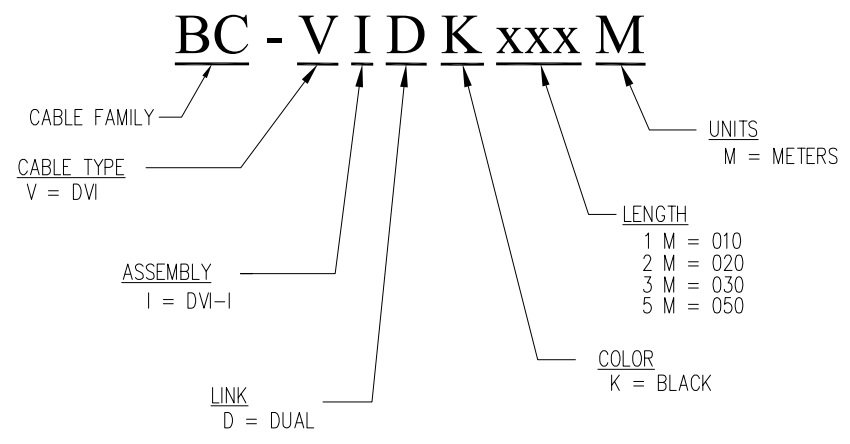

DATE	REV	ECN	APP'D. BY
11/06/19	A0	-	JME
12/04/19	A1	11483	ADB

PART NUMBER KEY

O/A Length Tolerance:

Metric	
0 ~ 200mm	±10mm
201 ~ 1000mm	±20mm
1001 ~ 1500mm	±25mm
1501 ~ 2100mm	±30mm
>2100mm	±40mm

Imperial	
0 ~ 1ft	±0.5in
2ft ~ 3ft	±0.75in
4ft ~ 7ft	±1.0in
> 7ft	±1.5in

NOTES:

- EACH CABLE ASSEMBLY INDIVIDUALLY BAGGED
- CONNECTOR (P1): DVI 29 MALE, GOLD PLATING ON CONTACTS, GOLD CONNECTOR, BLACK INSULATOR
- CONNECTOR (P2): DVI 29 MALE, GOLD PLATING ON CONTACTS, GOLD CONNECTOR, BLACK INSULATOR
- WIRE CONSTRUCTION: UL20276; BLACK JACKET, OD 0.375 [9.5mm]"
- FERRITE CORE: 0.7 x 1.12 x 0.41", MOLDED BLACK PVC

WIRING MAP

TYPICAL PART NUMBERS	
PART NUMBER	LENGTH METERS [FEET]
BC-VIDK010M	1 [3.28]
BC-VIDK020M	2 [6.56]
BC-VIDK030M	3 [9.84]
BC-VIDK050M	5 [16.4]

FOR PART NUMBERS NOT SHOWN FOLLOW PART NUMBER KEY FORMAT

		206 Van Vorst Street Jersey City, NJ 07302 +1 201 432 0463 http://www.belfuse.com	
		TITLE: DVI-I DUAL LINK TO DVI-I DUAL LINK (24+5 TYP.) CABLE WITH FERRITE CORE	
DO NOT SCALE DRAWING DRAWING IS SUBJECT TO CHANGE WITHOUT NOTICE DIMENSIONS: INCHES [METRIC] UNLESS OTHERWISE SPECIFIED TOLERANCES ARE ±.005 [0.13] ANGLES ARE ± 1°	THIS DRAWING AND THE SUBJECT MATTER SHOWN THEREON ARE CONFIDENTIAL AND THE PROPRIETARY PROPERTY OF BEL FUSE, INC. AND SHALL NOT BE REPRODUCED, COPIED, OR USED IN ANY MANNER WITHOUT PRIOR WRITTEN CONSENT OF BEL FUSE, INC.	DRN BY: BTS APPD BY: JME DWG NO. CT999212	DATE 11/06/19 DATE 11/06/19 REV. A1
SHEET NO. 1 OF 1		AutoCAD	