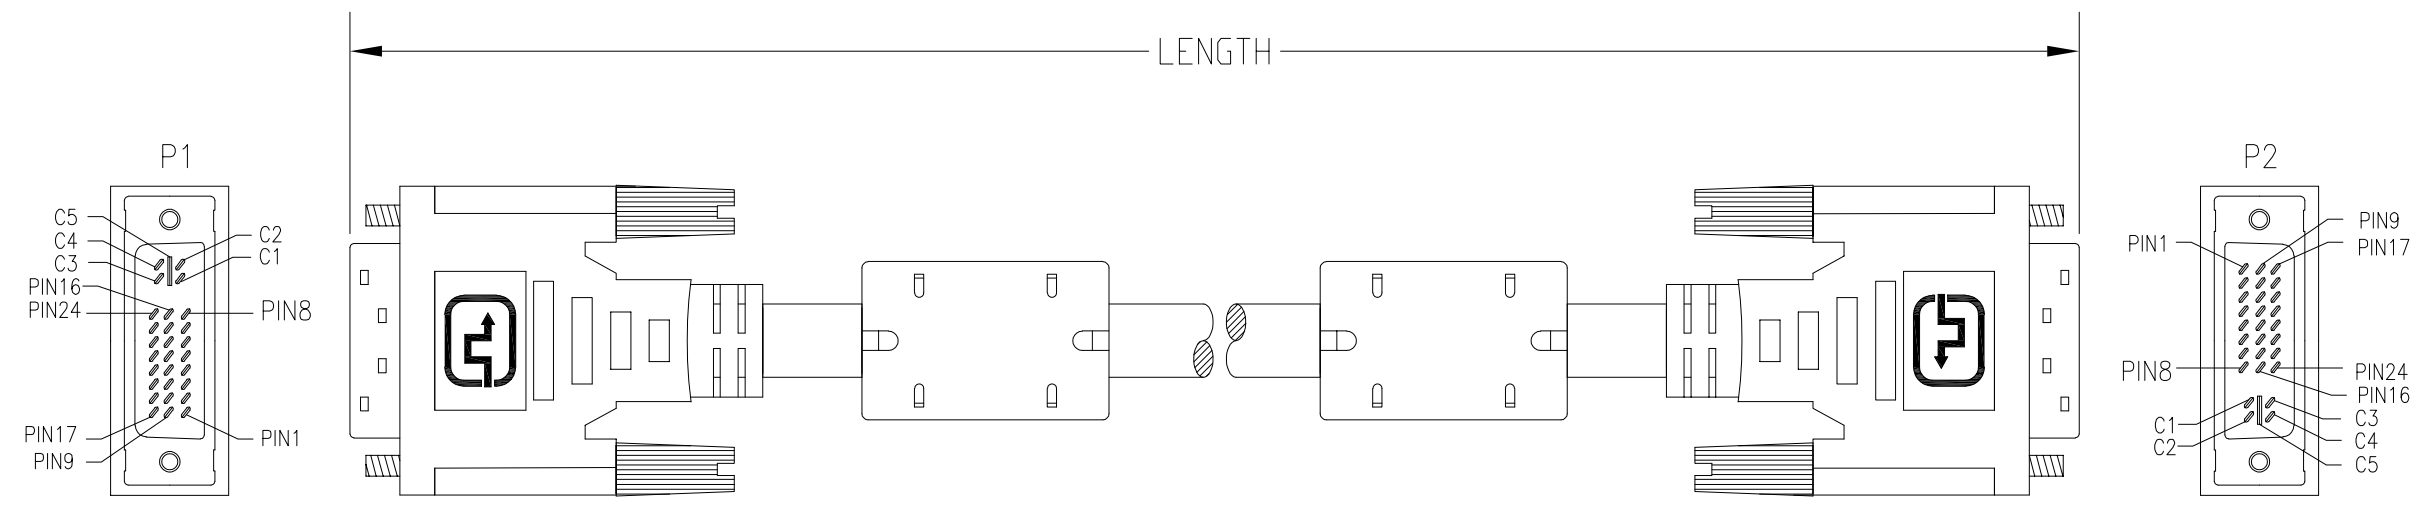

DATE	REV	ECN	APP'D. BY
11/06/19	A0	-	JME
12/04/19	A1	11483	ADB

PART NUMBER KEY

O/A Length Tolerance:

Metric	
0 ~ 200mm	±10mm
201 ~ 1000mm	±20mm
1001 ~ 1500mm	±25mm
1501 ~ 2100mm	±30mm
>2100mm	±40mm

Imperial	
0 ~ 1ft	±0.5in
2ft ~ 3ft	±0.75in
4ft ~ 7ft	±1.0in
> 7ft	±1.5in

NOTES:

- EACH CABLE ASSEMBLY INDIVIDUALLY BAGGED
- CONNECTOR (P1): DVI 29 MALE, GOLD PLATING ON CONTACTS, GOLD CONNECTOR, BLACK INSULATOR
- CONNECTOR (P2): DVI 29 MALE, GOLD PLATING ON CONTACTS, GOLD CONNECTOR, BLACK INSULATOR
- WIRE CONSTRUCTION: UL20276; BLACK JACKET, OD 0.375 [9.5mm]"
- FERRITE CORE: 0.7 x 1.12 x 0.41", MOLDED BLACK PVC

WIRING MAP

TYPICAL PART NUMBERS	
PART NUMBER	LENGTH METERS [FEET]
BC-VIDK010M	1 [3.28]
BC-VIDK020M	2 [6.56]
BC-VIDK030M	3 [9.84]
BC-VIDK050M	5 [16.4]

FOR PART NUMBERS NOT SHOWN FOLLOW PART NUMBER KEY FORMAT

		206 Van Vorst Street Jersey City, NJ 07302 +1 201 432 0463 http://www.belfuse.com	
		TITLE: DVI-I DUAL LINK TO DVI-I DUAL LINK (24+5 TYP.) CABLE WITH FERRITE CORE	
DO NOT SCALE DRAWING DRAWING IS SUBJECT TO CHANGE WITHOUT NOTICE DIMENSIONS: INCHES [METRIC] UNLESS OTHERWISE SPECIFIED TOLERANCES ARE ±.005 [0.13] ANGLES ARE ± 1°	THIS DRAWING AND THE SUBJECT MATTER SHOWN THEREON ARE CONFIDENTIAL AND THE PROPRIETARY PROPERTY OF BEL FUSE, INC. AND SHALL NOT BE REPRODUCED, COPIED, OR USED IN ANY MANNER WITHOUT PRIOR WRITTEN CONSENT OF BEL FUSE, INC.	DRN BY: BTS APPD BY: JME DWG NO. CT999212	DATE 11/06/19 DATE 11/06/19 REV. A1
SHEET NO. 1 OF 1		AutoCAD	