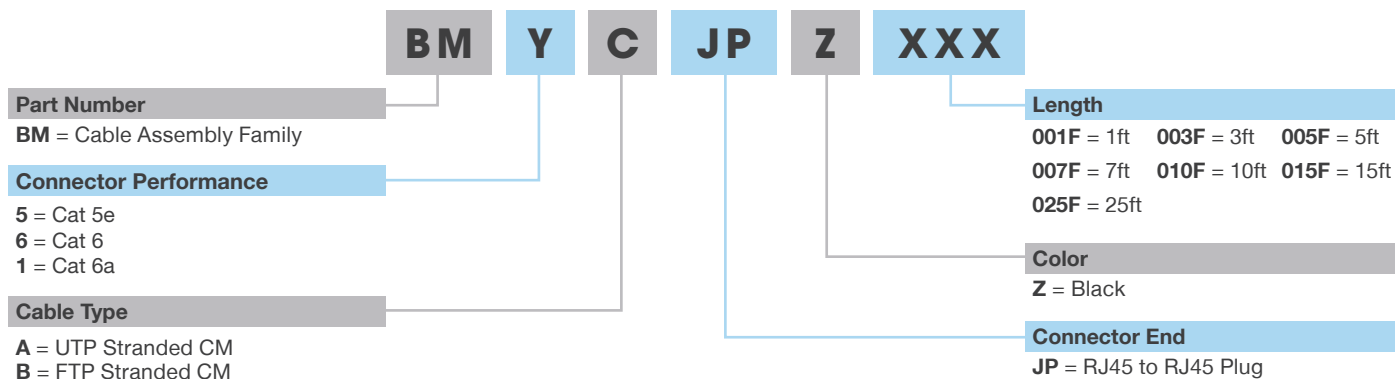

RJ45 Plug to RJ45 Jack Cable Assemblies

Description

Bel's RJ45 Plug to RJ45 Jack cable assemblies are ideal solutions for situations where Ethernet extension is needed to create Ethernet connections. These assemblies extend Ethernet connections that may be in hard-to-reach areas or need to be accessible outside of enclosures. Unshielded options are available in Cat 5e and Cat 6 performance speeds. The shielded options are available in a Cat 6a performance. All options are backwards compatible with lower performance levels.

Bel Part Number	Performance	Lengths Available		Cable Type	Cable Color
		ft	m		
BM-5AJPK001F	Cat 5e	1ft	0.30m	UTP Stranded CM	Black
BM-5AJPK003F	Cat 5e	3ft	0.91m	UTP Stranded CM	Black
BM-5AJPK005F	Cat 5e	5ft	1.52m	UTP Stranded CM	Black
BM-5AJPK007F	Cat 5e	7ft	2.13m	UTP Stranded CM	Black
BM-5AJPK010F	Cat 5e	10ft	3.04m	UTP Stranded CM	Black
BM-5AJPK015F	Cat 5e	15ft	4.57m	UTP Stranded CM	Black
BM-5AJPK025F	Cat 5e	25ft	7.62m	UTP Stranded CM	Black
BM-6AJPK001F	Cat 6	1ft	0.30m	UTP Stranded CM	Black
BM-6AJPK003F	Cat 6	3ft	0.91m	UTP Stranded CM	Black
BM-6AJPK005F	Cat 6	5ft	1.52m	UTP Stranded CM	Black
BM-6AJPK007F	Cat 6	7ft	2.13m	UTP Stranded CM	Black
BM-6AJPK010F	Cat 6	10ft	3.04m	UTP Stranded CM	Black
BM-6AJPK015F	Cat 6	15ft	4.57m	UTP Stranded CM	Black
BM-6AJPK025F	Cat 6	25ft	7.62m	UTP Stranded CM	Black
BM-1BJPK001F	Cat 6a	1ft	0.30m	FTP Stranded CM	Black
BM-1BJPK003F	Cat 6a	3ft	0.91m	FTP Stranded CM	Black
BM-1BJPK005F	Cat 6a	5ft	1.52m	FTP Stranded CM	Black
BM-1BJPK007F	Cat 6a	7ft	2.13m	FTP Stranded CM	Black
BM-1BJPK010F	Cat 6a	10ft	3.04m	FTP Stranded CM	Black
BM-1BJPK015F	Cat 6a	15ft	4.57m	FTP Stranded CM	Black
BM-1BJPK025F	Cat 6a	25ft	7.62m	FTP Stranded CM	Black