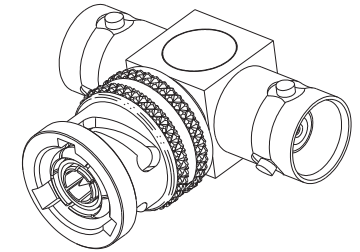

DASH NUMBER	MODEL NUMBER	CONNECTOR TYPE
-1	BN73	3-LUG
-2	BN73TL	2-LUG
-3	BN73FL	4-LUG
-4	BN373	THREADED

ZONE	REV	ECO	DESCRIPTION	APPROVER	DATE
	L	16615		L.M.	7/25/08
	M	53698		T. KOHLER	9/30/11

-1 SHOWN

2. FINISH: NICKEL

1. CONCENTRIC TWINAX/TRIAX 2-LUG, 3-LUG, 4-LUG, & THREADED BAYONET TEE

 <small>cinch CONNECTIVITY SOLUTIONS</small> <small>a bel group</small>	MODEL NO.		 <small>TROMPETER RF connectivity</small> <small>a cinch connectivity solutions brand</small>		
	CAGE CODE 14949				TITLE BN73, BN73TL, BN73FL, BN373
<small>This PROPRIETARY Document is property of Cinch Connectivity Solutions. It is confidential in nature, non-transferable, and issued with the clear understanding that it is not traced or copied without permission and is returnable upon demand.</small>	<small>UNLESS OTHERWISE SPECIFIED UNITS: INCH</small> .XX ± .02 .XXX ± .010 .XXXX ± .005 ANGLE ± 1° 00'  CRITICAL	<small>3RD ANGLE PROJECTION</small> 	<small>DRAWN BY</small> C. WALLACE <small>DATE</small> 10/3/11	<small>DRAWING NO.</small> 3-0004 <small>REV.</small> M	<small>FINISH</small> 
	<small>APPROVED BY</small> T. KOHLER	<small>DATE</small> 10/4/11	<small>SIZE</small> C	<small>DO NOT SCALE DRAWING</small>	<small>SCALE</small> 5:1