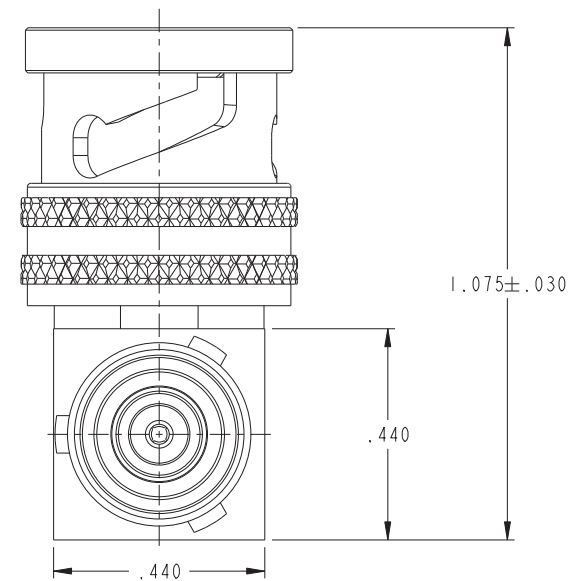

DASH NUMBER	MODEL NUMBER	CONNECTOR TYPE
-1	BN73	3-LUG
-2	BN73TL	2-LUG
-3	BN73FL	4-LUG
-4	BN373	THREADED

ZONE	REV	ECO	DESCRIPTION	APPROVER	DATE
	L	16615		L.M.	7/25/08
	M	53698		T. KOHLER	9/30/11

-1 SHOWN

2. FINISH: NICKEL

1. CONCENTRIC TWINAX/TRIAX 2-LUG, 3-LUG, 4-LUG, & THREADED BAYONET TEE

 <small>cinch CONNECTIVITY SOLUTIONS</small> <small>a bel group</small>	MODEL NO.		 <small>TROMPETER RF connectivity</small> <small>a cinch connectivity solutions brand</small>		
	CAGE CODE 14949				TITLE BN73, BN73TL, BN73FL, BN373
<small>This PROPRIETARY Document is property of Cinch Connectivity Solutions. It is confidential in nature, non-transferable, and issued with the clear understanding that it is not traced or copied without permission and is returnable upon demand.</small>	<small>UNLESS OTHERWISE SPECIFIED UNITS: INCH</small> .XX ± .02 .XXX ± .010 .XXXX ± .005 ANGLE ± 1° 00'  CRITICAL	<small>3RD ANGLE PROJECTION</small> 	<small>DRAWN BY</small> C. WALLACE <small>DATE</small> 10/3/11	<small>DRAWING NO.</small> 3-0004 <small>REV.</small> M	<small>FINISH</small> 
	<small>APPROVED BY</small> T. KOHLER	<small>DATE</small> 10/4/11	<small>SIZE</small> C	<small>DO NOT SCALE DRAWING</small>	<small>SCALE</small> 5:1