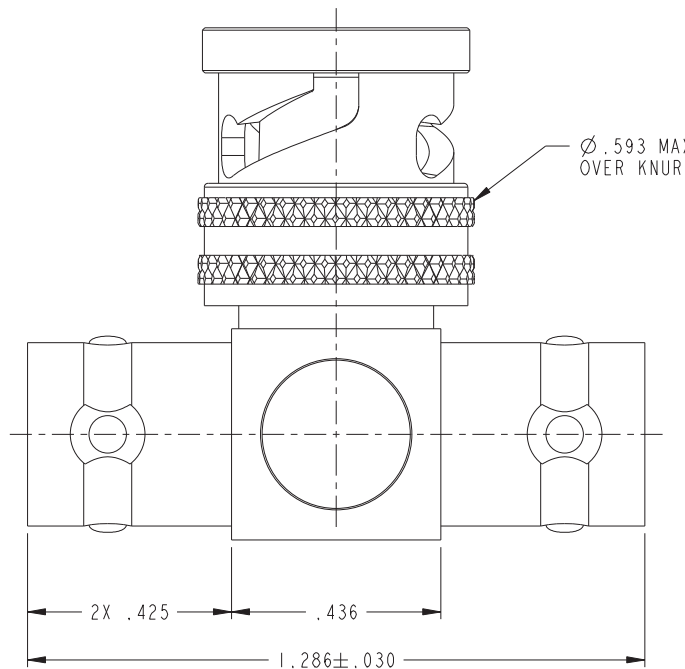

DASH NUMBER	MODEL NUMBER	CONNECTOR TYPE
-1	BN73	3-LUG
-2	BN73TL	2-LUG
-3	BN73FL	4-LUG
-4	BN373	THREADED

ZONE	REV	ECO	DESCRIPTION	APPROVER	DATE
	L	16615		L.M.	7/25/08
	M	53698		T. KOHLER	9/30/11

-1 SHOWN

2. FINISH: NICKEL

1. CONCENTRIC TWINAX/TRIAX 2-LUG, 3-LUG, 4-LUG, & THREADED BAYONET TEE

 <small>cinch CONNECTIVITY SOLUTIONS</small> <small>a bel group</small>	MODEL NO.		 <small>TROMPETER RF connectivity</small> <small>a cinch connectivity solutions brand</small>		
	CAGE CODE 14949				TITLE BN73, BN73TL, BN73FL, BN373
<small>This PROPRIETARY Document is property of Cinch Connectivity Solutions. It is confidential in nature, non-transferable, and issued with the clear understanding that it is not traced or copied without permission and is returnable upon demand.</small>	<small>UNLESS OTHERWISE SPECIFIED UNITS: INCH</small> .XX ± .02 .XXX ± .010 .XXXX ± .005 ANGLE ± 1° 00'  CRITICAL	<small>3RD ANGLE PROJECTION</small> 	<small>DRAWN BY</small> C. WALLACE <small>DATE</small> 10/3/11	<small>DRAWING NO.</small> 3-0004 <small>REV.</small> M	<small>FINISH</small> 
	<small>APPROVED BY</small> T. KOHLER	<small>DATE</small> 10/4/11	<small>SIZE</small> C	<small>DO NOT SCALE DRAWING</small>	<small>SCALE</small> 5:1