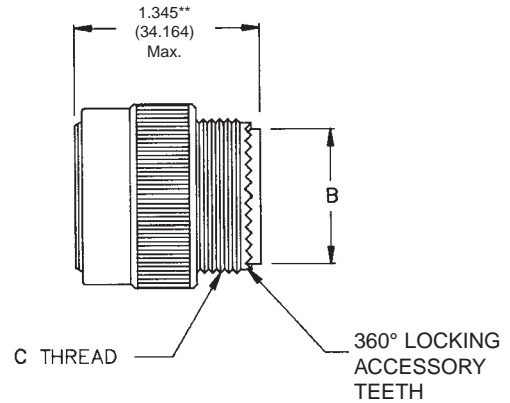

CN0966 Series (C48 Family) Self-Locking Plug Connectors

Threaded Coupling
CN0966XXXXXXXXX
BACC63BP¹

3

Dimensions

Shell Size	A ± .005 (.127)		B Max. Dia.		C Thread UNEF-2A
	in	mm	in	mm	
8	.835	21.209	.306	7.773	.500-20
10	.972	23.698	.371	9.423	.625-24
12	1.165	27.254	.547	13.894	.750-20
14	1.230	30.124	.613	15.570	.875-20
16	1.355	33.198	.758	19.253	1.000-20
18	1.470	34.798	.865	21.971	1.0625-18
20	1.607	38.100	.986	25.044	1.1875-18
22	1.735	41.148	1.106	28.092	1.3125-18
24	1.858	44.069	1.235	31.369	1.4375-18
28	2.113	52.070	1.485	37.719	1.750-18*

Ordering Information²

CN0966 B 10 S 05 P N - 000

Notes:

¹ For Boeing Specification, see page 3-14.

² For modifications, classes, etc. not listed, consult factory.

* Th'd: UNS-2A

** Size 28 = 1.395 (35.434)

* Former order code - 100 designated rhodium plated contacts