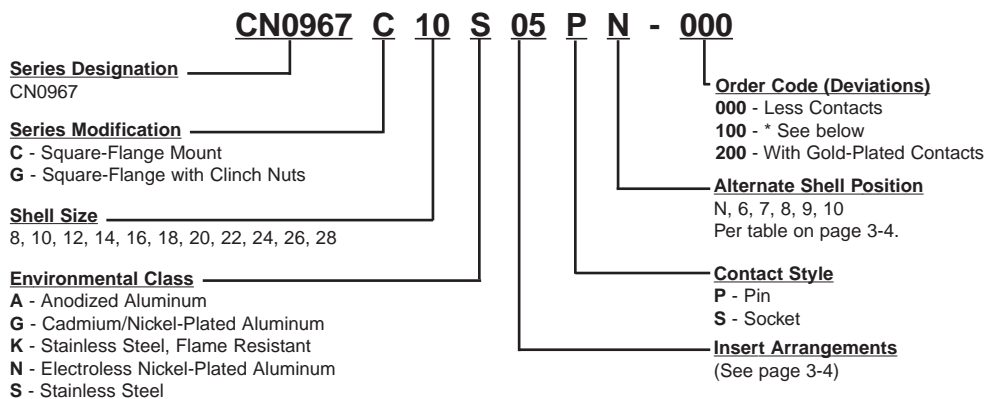

CN0967 (C48 Series) Vibration-Resistant Receptacle

Threaded Coupling
CN0967XXXXXXXXX
BACC63BV¹

Dimensions

Shell Size	A		B		C		D		J	L
	+0.0045 (.114) in	mm	+0.005 (.127) in	mm	Max. in	mm	Max. Dia. in	mm	Thread UNEF-2A	Thread UNEF-2A
8	.812	20.625	.594	15.088	.561	14.250	.328	8.331	.5265-24	.5000-20
10	.937	23.800	.719	18.263	.696	14.250	.371	9.423	.6875-24	.6250-24
12	1.031	26.187	.812	20.625	.875	17.679	.547	13.894	.8750-20	.7500-20
14	1.125	28.575	.906	23.012	.935	22.225	.609	15.469	.9375-20	.8750-20
16	1.250	31.750	.969	24.613	1.062	23.749	.758	19.253	1.0625-18	1.0000-20
18	1.343	34.112	1.062	26.975	1.187	30.150	.865	21.971	1.1875-18	1.0625-18
20	1.437	36.500	1.156	29.362	1.312	33.325	.986	25.044	1.3125-18	1.1875-18
22	1.562	39.675	1.250	31.750	1.437	36.500	1.106	28.092	1.4375-18	1.3125-18
24	1.703	43.256	1.375	34.925	1.562	39.675	1.235	31.369	1.5625-18	1.4375-18
28	2.000	50.800	1.562	39.675	1.810	45.976	1.485	37.719	1.8125-16	1.750-18*

Ordering Information²

NOTES:

- ¹ For Boeing Specification, see page 3-14.
 - ² For modifications, classes, etc., not listed, consult factory.
- For mounting hole dimensions, see page 3-20.
 - * Th'd: UNS-2A
 - **Size 28 = 1.457 (37.008)
 - * Former order code - 100 designated rhodium plated contacts