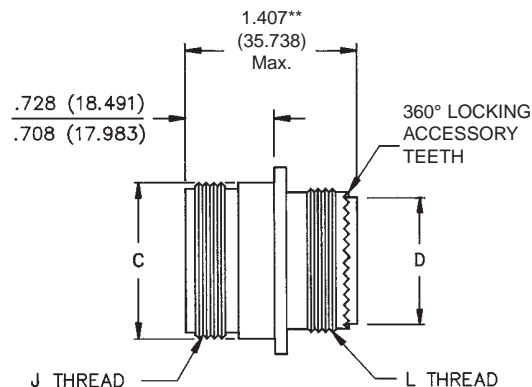

CN0967 (C48 Series) Vibration-Resistant Receptacle

Threaded Coupling
CN0967XXXXXXXXX
BACC63BV¹

Dimensions

Shell Size	A		B		C		D		J	L
	+0.0045 (.114) in	mm	+0.005 (.127) in	mm	Max. in	mm	Max. Dia. in	mm	Thread UNEF-2A	Thread UNEF-2A
8	.812	20.625	.594	15.088	.561	14.250	.328	8.331	.5265-24	.5000-20
10	.937	23.800	.719	18.263	.696	14.250	.371	9.423	.6875-24	.6250-24
12	1.031	26.187	.812	20.625	.875	17.679	.547	13.894	.8750-20	.7500-20
14	1.125	28.575	.906	23.012	.935	22.225	.609	15.469	.9375-20	.8750-20
16	1.250	31.750	.969	24.613	1.062	23.749	.758	19.253	1.0625-18	1.0000-20
18	1.343	34.112	1.062	26.975	1.187	30.150	.865	21.971	1.1875-18	1.0625-18
20	1.437	36.500	1.156	29.362	1.312	33.325	.986	25.044	1.3125-18	1.1875-18
22	1.562	39.675	1.250	31.750	1.437	36.500	1.106	28.092	1.4375-18	1.3125-18
24	1.703	43.256	1.375	34.925	1.562	39.675	1.235	31.369	1.5625-18	1.4375-18
28	2.000	50.800	1.562	39.675	1.810	45.976	1.485	37.719	1.8125-16	1.750-18*

Ordering Information²

NOTES:

- ¹ For Boeing Specification, see page 3-14.
 - ² For modifications, classes, etc., not listed, consult factory.
- For mounting hole dimensions, see page 3-20.
 - * Th'd: UNS-2A
 - **Size 28 = 1.457 (37.008)
 - * Former order code - 100 designated rhodium plated contacts