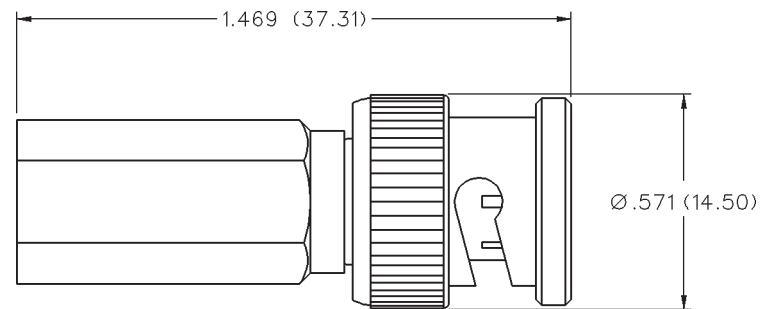

Straight Crimp Type Plug - Push-On Body - 2 Piece

PART NO.	CABLE TYPE	CABLE CENTER CONDUCTOR	"A"	"B"	WIRE GAUGE	WIRE DECIMAL	JACKET O.D.
CP-88-1	RG-58	SOLID	.684 (17.37)	.605 (15.37)	22-18	.025 (.064)-.043 (1.09)	.195 (4.95)-.210 (5.33)
CP-88-2	RG-59, 62, RG-6 PLENUM, GENESIS 5352	SOLID	.673 (17.09)	.605 (15.37)	22-18	.025 (.064)-.043 (1.09)	.220(5.59)-.250 (6.35)
CP-88-3	BELDEN 8281, RG-6 QUAD	SOLID	.819 (20.80)	.540 (13.72)	22-18	.025 (.064)-.043 (1.09)	.272 (6.91)-.307 (7.80)
CP-88-4	RG-MATV-59	SOLID	.677 (17.20)	.605 (15.37)	22-18	.025 (.064)-.043 (1.09)	.242 (6.15)-.251 (6.38)
CP-88-5	RG-6	SOLID	.684 (17.37)	.605 (15.37)	22-18	.025 (.064)-.043 (1.09)	.265 (6.73)-.280 (7.11)
CP-88-10	RG-59, 62 PLENUM	SOLID	.680 (17.27)	.605 (15.37)	22-18	.025 (.064)-.043 (1.09)	.195 (4.95)-.210 (5.33)
CP-SW88-2	RG-59, 62, RG-6TFE	STRANDED	.673 (17.09)	.605 (15.37)	22-18	.025 (.064)-.043 (1.09)	.220 (5.59)-.250 (6.35)
CP-SW88-10	RG-59AU PLENUM	STRANDED	.673 (17.09)	.605 (15.37)	22-18	.025 (.064)-.043 (1.09)	.195 (4.95)-.210 (5.33)

Assembly instructions page 250.

Straight Twist-On Plug - Field Installable - 1 Piece

PART NO.	CABLE TYPE	CABLE CENTER CONDUCTOR	WIRE GAUGE	WIRE DECIMAL	JACKET O.D.
CPFI-UG88-1	RG-58	SOLID	22-18	.025 (.064)-.043 (1.09)	.185 (4.70)-.205 (5.21)
CPFI-UG88-2	RG-59, 62	SOLID	22-18	.025 (.064)-.043 (1.09)	.220 (5.59)-.250 (6.35)
CPFI-UG88-3	BELDEN 8281, RG-6 QUAD	SOLID	22-18	.025 (.064)-.043 (1.09)	.272 (6.91)-.307 (7.80)
CPFI-UG88-4	RG-MATV-59	SOLID	22-18	.025 (.064)-.043 (1.09)	.220 (5.59)-.250 (6.35)
CPFI-UG88-5	RG-6 PLENUM	SOLID	22-18	.025 (.064)-.043 (1.09)	.270 (6.86)-.280 (7.11)
CPFI-UG88-10	RG-59 PLENUM, 62 PLENUM	SOLID	22-18	.025 (.064)-.043 (1.09)	.185 (4.70)-.205 (5.21)