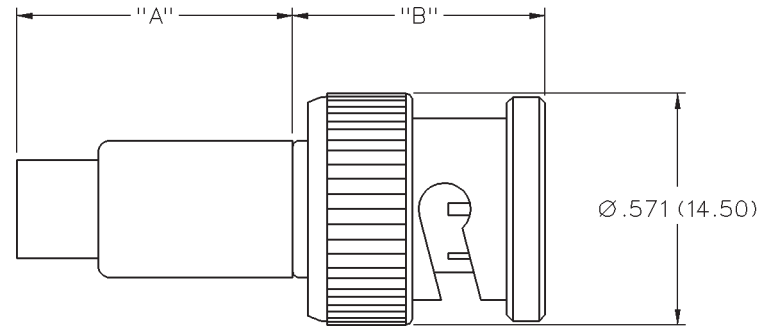

Straight Crimp Type Plug - Push-On Body - 2 Piece

PART NO.	CABLE TYPE	CABLE CENTER CONDUCTOR	"A"	"B"	WIRE GAUGE	WIRE DECIMAL	JACKET O.D.
CP-88-1	RG-58	SOLID	.684 (17.37)	.605 (15.37)	22-18	.025 (.064)-.043 (1.09)	.195 (4.95)-.210 (5.33)
CP-88-2	RG-59, 62, RG-6 PLENUM, GENESIS 5352	SOLID	.673 (17.09)	.605 (15.37)	22-18	.025 (.064)-.043 (1.09)	.220(5.59)-.250 (6.35)
CP-88-3	BELDEN 8281, RG-6 QUAD	SOLID	.819 (20.80)	.540 (13.72)	22-18	.025 (.064)-.043 (1.09)	.272 (6.91)-.307 (7.80)
CP-88-4	RG-MATV-59	SOLID	.677 (17.20)	.605 (15.37)	22-18	.025 (.064)-.043 (1.09)	.242 (6.15)-.251 (6.38)
CP-88-5	RG-6	SOLID	.684 (17.37)	.605 (15.37)	22-18	.025 (.064)-.043 (1.09)	.265 (6.73)-.280 (7.11)
CP-88-10	RG-59, 62 PLENUM	SOLID	.680 (17.27)	.605 (15.37)	22-18	.025 (.064)-.043 (1.09)	.195 (4.95)-.210 (5.33)
CP-SW88-2	RG-59, 62, RG-6TFE	STRANDED	.673 (17.09)	.605 (15.37)	22-18	.025 (.064)-.043 (1.09)	.220 (5.59)-.250 (6.35)
CP-SW88-10	RG-59AU PLENUM	STRANDED	.673 (17.09)	.605 (15.37)	22-18	.025 (.064)-.043 (1.09)	.195 (4.95)-.210 (5.33)

Assembly instructions page 250.

Straight Twist-On Plug - Field Installable - 1 Piece

PART NO.	CABLE TYPE	CABLE CENTER CONDUCTOR	WIRE GAUGE	WIRE DECIMAL	JACKET O.D.
CPFI-UG88-1	RG-58	SOLID	22-18	.025 (.064)-.043 (1.09)	.185 (4.70)-.205 (5.21)
CPFI-UG88-2	RG-59, 62	SOLID	22-18	.025 (.064)-.043 (1.09)	.220 (5.59)-.250 (6.35)
CPFI-UG88-3	BELDEN 8281, RG-6 QUAD	SOLID	22-18	.025 (.064)-.043 (1.09)	.272 (6.91)-.307 (7.80)
CPFI-UG88-4	RG-MATV-59	SOLID	22-18	.025 (.064)-.043 (1.09)	.220 (5.59)-.250 (6.35)
CPFI-UG88-5	RG-6 PLENUM	SOLID	22-18	.025 (.064)-.043 (1.09)	.270 (6.86)-.280 (7.11)
CPFI-UG88-10	RG-59 PLENUM, 62 PLENUM	SOLID	22-18	.025 (.064)-.043 (1.09)	.185 (4.70)-.205 (5.21)