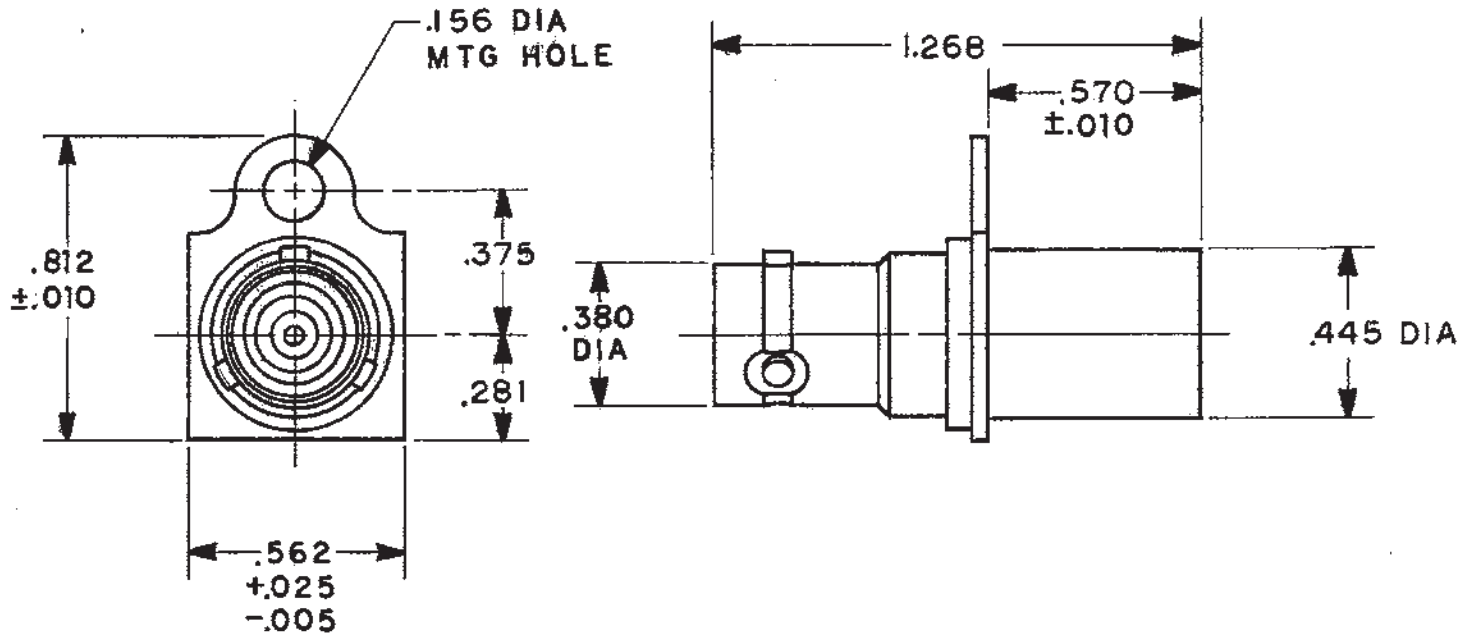

DATA CONTAINED IN THIS DOCUMENT IS PROPRIETARY TO TROMPETER ELECTRONICS INC. AND SHALL NOT BE DISCLOSED, COPIED OR USED FOR PROCUREMENT OR MANUFACTURE WITHOUT EXPRESS WRITTEN PERMISSION.

REVISIONS			3-0005		SH 1
REV	EO	DESCRIPTION	DWN	APPROVED	DATE
C	5814	REV & REDWN	BAT	<i>R. T. W.</i>	7-12-83
D	8139	REV L/M & DWG NO WAS 3000-0005	DKC	<i>OK; BMM</i>	6-29-88
E	8218	DIM .570 WAS .550	DJK	<i>OK; BMM</i>	12-15-88

INCH	MM
.005	0.13
.010	0.25
.025	0.64
.156	3.96
.281	7.14
.375	9.53
.380	9.65
.445	11.30
.562	14.27
.570	14.48
.812	20.62
1.268	32.21

3. CONCENTRIC TWINAX/TRIAX PATCH JACK WITH TRB REAR ENTRY

2. FINISH: TFS-IA (NICKEL)

1. ALL DIM ARE IN INCHES

155-0557
155-0511
155-0475
NEXT ASSY

QTY	DESCRIPTION	PART NUMBER	ITEM
TOL UNLESS SPECIFIED .XX ± .XXX ± .005 .XXXX ± ANGLES ±		 J72	
DWN	BAT 2-18-83		
CHK	<i>BT</i> 3-7-83	—	14949
ENGR	<i>TW</i> 7-11-83	DRAWING NO. 3-0005	
APPR	<i>BT</i> 7-12-83	SCALE 2/1	DATE 12-9-66
		SHEET 1 OF 2	