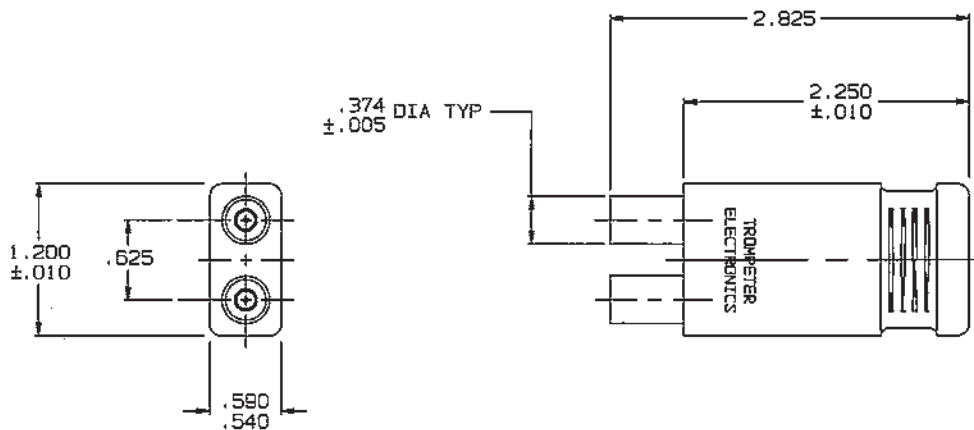

DASH NO	MODEL NO	COLOR	CABLE	
			TYPE	IMPD OHMS
-1	LPTW-78	BLUE	TWINAX	78
-2	LPTW-124			124
-3	LPTR-50	YELLOW	TRIAx	50
-4	LPTR-75			75
-5	LPTW-98	BLUE	TWINAX	98
-6	LPTW-0	BLUE	W/O	-

△ 5

REVISIONS			3-0012		SH 1
REV	ED	DESCRIPTION	DWN	APPROVED	DATE
M	12402	ADDED ITEM 10; DELETED 2 ON ITEM 1; SEE ECO	DBN	<i>WM</i>	4/7/98

INCH	MM
.005	0.13
.010	0.25
.030	0.76
.125	3.18
.374	9.50
.540	13.72
.590	14.99
.625	15.88
1.200	30.48
2.250	57.15
2.825	71.76

- △ 5 ASSEMBLED WITHOUT WIRE TO BE USED AS A PLUG
- △ 4 ALL CABLE ASSEMBLIES FOR -5 SHALL BE EQUAL IN LENGTH TO WITHIN 0.125 INCHES
- 3. CONCENTRIC TWINAX/TRIAx STD SPACING LOOPING PLUG
- 2. FINISH: BARRELS; TFS-1A (NICKEL) CASE; SEE TABLE
- 1. ALL DIM ARE IN INCHES

QTY	DESCRIPTION	PART NUMBER	ITEM
TOL UNLESS SPECIFIED .XX ± .XXX ± .030 .XXXX ± ANGLES ±		<b>TROMPETER</b> RF connectivity <small>a ctech connectivity solutions brand</small>	LPTW / LPTR
DWN	DBN 3/21/98		
CHK	<i>WM</i> 3-24-98	14949	DRAWING NO.
ENGR	<i>Fa</i>	3-0012	REV
APPR	<i>Fa</i> 3/25/98	SCALE: 1/1	DATE 7/14/66
NEXT ASSY		SHEET	1 OF 2