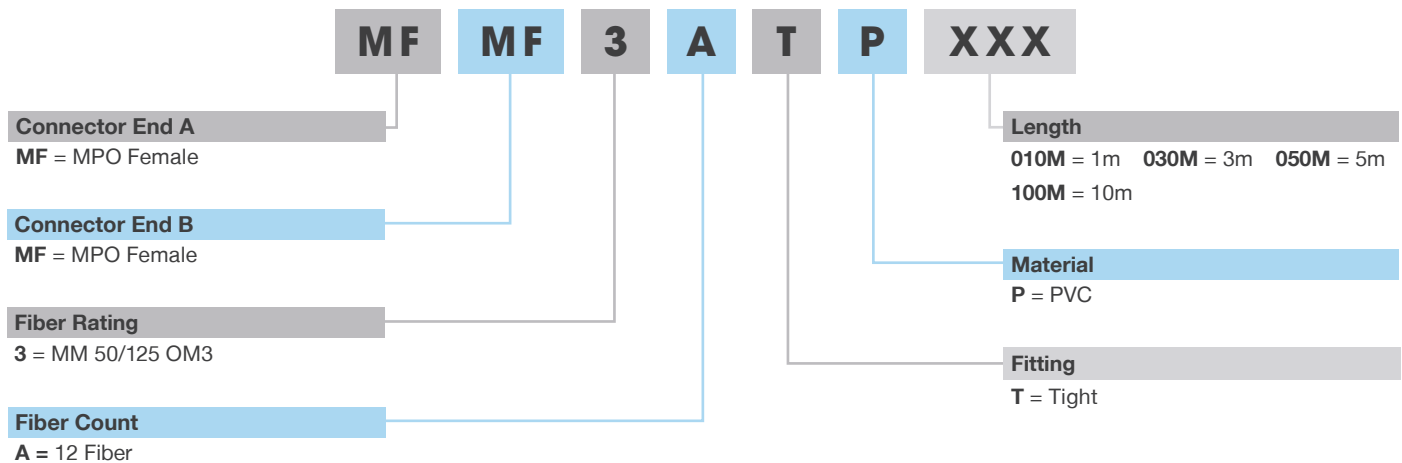

MPO Cable Assemblies

Description

Bel's MPO cables provide a high-density solution featuring a push-pull design for easy mating and removal. Each are composed of 12 strands of fiber in a single assembly featuring minimized end connectors for multiple connections while occupying little space. These cables are rated to 40 Gbps and are used to connect equipment that utilizes MPO style connectors and OM3 10 Gigabit 50/125 multimode cabling. MPO fiber assemblies are often used for QSFP Transceivers, server farms, data centers and other IoT applications.

Part Number	Connector End A	Connector End B	Fiber Rating	Fiber Count	Length	
					ft	m
MFMF-3ATP010	MPO Female	MPO Female	MM 50/125 OM3	12	3.28ft	1m
MFMF-3ATP030	MPO Female	MPO Female	MM 50/125 OM3	12	9.84ft	3m
MFMF-3ATP050	MPO Female	MPO Female	MM 50/125 OM3	12	16.40ft	5m
MFMF-3ATP100	MPO Female	MPO Female	MM 50/125 OM3	12	32.50ft	10m