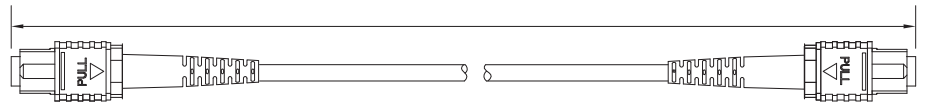

MPO Cable Assemblies

Description

Bel's MPO cables provide a high-density solution featuring a push-pull design for easy mating and removal. Each are composed of 12 strands of fiber in a single assembly featuring minimized end connectors for multiple connections while occupying little space. These cables are rated to 40 Gbps and are used to connect equipment that utilizes MPO style connectors and OM3 10 Gigabit 50/125 multimode cabling. MPO fiber assemblies are often used for QSFP Transceivers, server farms, data centers and other IoT applications.

Part Number	Connector End A	Connector End B	Fiber Rating	Fiber Count	Length	
					ft	m
MFMF-3ATP010	MPO Female	MPO Female	MM 50/125 OM3	12	3.28ft	1m
MFMF-3ATP030	MPO Female	MPO Female	MM 50/125 OM3	12	9.84ft	3m
MFMF-3ATP050	MPO Female	MPO Female	MM 50/125 OM3	12	16.40ft	5m
MFMF-3ATP100	MPO Female	MPO Female	MM 50/125 OM3	12	32.50ft	10m