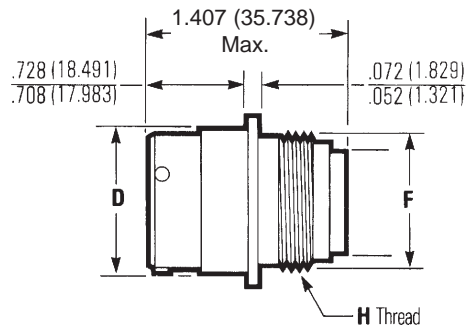

# C48 Series Receptacle Connectors

**Square Flange,  
Threaded Coupling**  
C48-OORXX-XXXX  
MS24264RXXTXXX  
BACC45FM<sup>1</sup>

**Square Flange,  
Bayonet Coupling**  
C48-1ORXX-XXXX  
MS24264RXXBXXX  
BACC45FN<sup>1</sup>

## Dimensions

Shell Size	A		B		C		D		F		G	H	J		K	
	±.005 (.127) in	±.005 (.127) mm	±.005 (.127) in	±.005 (.127) mm	Max. Dia. in	Max. Dia. mm	Max. in	Max. mm	Max. in	Max. mm	Thread UNEF-2A	Thread UNEF-2A	Min. in	Min. mm	Min. in	Min. mm
8	.812	20.625	.594	15.088	.125	3.175	.561	14.250	.437	11.100	.562-24	.437-28	.620	15.748	.447	11.354
10	.937	23.800	.719	18.263	.125	3.175	.696	17.679	.562	14.275	.687-24	.562-24	.748	18.999	.572	14.529
12	1.031	26.188	.812	20.625	.125	3.175	.875	22.225	.750	19.050	.875-20	.750-20	.913	23.190	.760	19.304
14	1.125	28.575	.906	23.013	.125	3.175	.935	23.749	.812	20.625	.937-20	.812-20	.980	24.892	.822	20.879
16	1.250	31.750	.969	24.613	.125	3.175	1.062	26.975	.938	23.825	1.062-18	.937-20	1.107	28.119	.948	24.079
18	1.343	34.112	1.062	26.975	.125	3.175	1.187	30.150	1.062	26.975	1.187-18	1.062-18	1.209	30.709	1.072	27.229
20	1.437	36.500	1.156	29.363	.125	3.175	1.312	33.325	1.182	30.023	1.312-18	1.187-18	1.337	33.960	1.192	30.277
22	1.562	39.675	1.250	31.750	.125	3.175	1.437	36.500	1.312	33.325	1.437-18	1.312-18	1.452	36.881	1.322	33.579
24	1.703	43.256	1.375	34.925	.154	3.912	1.562	39.675	1.432	36.373	1.562-18	1.437-18	1.577	40.056	1.442	36.627

<sup>1</sup> = Boeing specifications, see page 3-14.