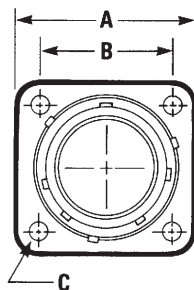

# C48 Series Receptacle Connectors

**Square Flange,  
Threaded Coupling**  
C48-OORXX-XXXX  
MS24264RXXTXXX  
BACC45FM<sup>1</sup>

**Square Flange,  
Bayonet Coupling**  
C48-1ORXX-XXXX  
MS24264RXXBXXX  
BACC45FN<sup>1</sup>

## Dimensions

Shell Size	A		B		C		D		F		G	H	J		K	
	±.005 (.127) in	±.005 (.127) mm	±.005 (.127) in	±.005 (.127) mm	Max. Dia. in	Max. Dia. mm	Max. in	Max. mm	Max. in	Max. mm	Thread UNEF-2A	Thread UNEF-2A	Min. in	Min. mm	Min. in	Min. mm
8	.812	20.625	.594	15.088	.125	3.175	.561	14.250	.437	11.100	.562-24	.437-28	.620	15.748	.447	11.354
10	.937	23.800	.719	18.263	.125	3.175	.696	17.679	.562	14.275	.687-24	.562-24	.748	18.999	.572	14.529
12	1.031	26.188	.812	20.625	.125	3.175	.875	22.225	.750	19.050	.875-20	.750-20	.913	23.190	.760	19.304
14	1.125	28.575	.906	23.013	.125	3.175	.935	23.749	.812	20.625	.937-20	.812-20	.980	24.892	.822	20.879
16	1.250	31.750	.969	24.613	.125	3.175	1.062	26.975	.938	23.825	1.062-18	.937-20	1.107	28.119	.948	24.079
18	1.343	34.112	1.062	26.975	.125	3.175	1.187	30.150	1.062	26.975	1.187-18	1.062-18	1.209	30.709	1.072	27.229
20	1.437	36.500	1.156	29.363	.125	3.175	1.312	33.325	1.182	30.023	1.312-18	1.187-18	1.337	33.960	1.192	30.277
22	1.562	39.675	1.250	31.750	.125	3.175	1.437	36.500	1.312	33.325	1.437-18	1.312-18	1.452	36.881	1.322	33.579
24	1.703	43.256	1.375	34.925	.154	3.912	1.562	39.675	1.432	36.373	1.562-18	1.437-18	1.577	40.056	1.442	36.627