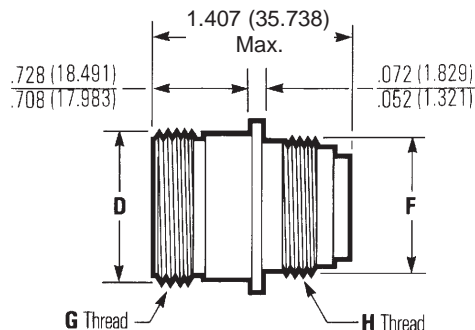

# C48 Series Receptacle Connectors

**Square Flange,  
Threaded Coupling**  
C48-OORXX-XXXX  
MS24264RXXTXXX  
BACC45FM<sup>1</sup>

**Square Flange,  
Bayonet Coupling**  
C48-1ORXX-XXXX  
MS24264RXXBXXX  
BACC45FN<sup>1</sup>

## Dimensions

Shell Size	A		B		C		D		F		G	H	J		K	
	±.005 (.127) in	±.005 (.127) mm	±.005 (.127) in	±.005 (.127) mm	Max. Dia. in	Max. Dia. mm	Max. in	Max. mm	Max. in	Max. mm	Thread UNEF-2A	Thread UNEF-2A	Min. in	Min. mm	Min. in	Min. mm
8	.812	20.625	.594	15.088	.125	3.175	.561	14.250	.437	11.100	.562-24	.437-28	.620	15.748	.447	11.354
10	.937	23.800	.719	18.263	.125	3.175	.696	17.679	.562	14.275	.687-24	.562-24	.748	18.999	.572	14.529
12	1.031	26.188	.812	20.625	.125	3.175	.875	22.225	.750	19.050	.875-20	.750-20	.913	23.190	.760	19.304
14	1.125	28.575	.906	23.013	.125	3.175	.935	23.749	.812	20.625	.937-20	.812-20	.980	24.892	.822	20.879
16	1.250	31.750	.969	24.613	.125	3.175	1.062	26.975	.938	23.825	1.062-18	.937-20	1.107	28.119	.948	24.079
18	1.343	34.112	1.062	26.975	.125	3.175	1.187	30.150	1.062	26.975	1.187-18	1.062-18	1.209	30.709	1.072	27.229
20	1.437	36.500	1.156	29.363	.125	3.175	1.312	33.325	1.182	30.023	1.312-18	1.187-18	1.337	33.960	1.192	30.277
22	1.562	39.675	1.250	31.750	.125	3.175	1.437	36.500	1.312	33.325	1.437-18	1.312-18	1.452	36.881	1.322	33.579
24	1.703	43.256	1.375	34.925	.154	3.912	1.562	39.675	1.432	36.373	1.562-18	1.437-18	1.577	40.056	1.442	36.627

<sup>1</sup> = Boeing specifications, see page 3-14.